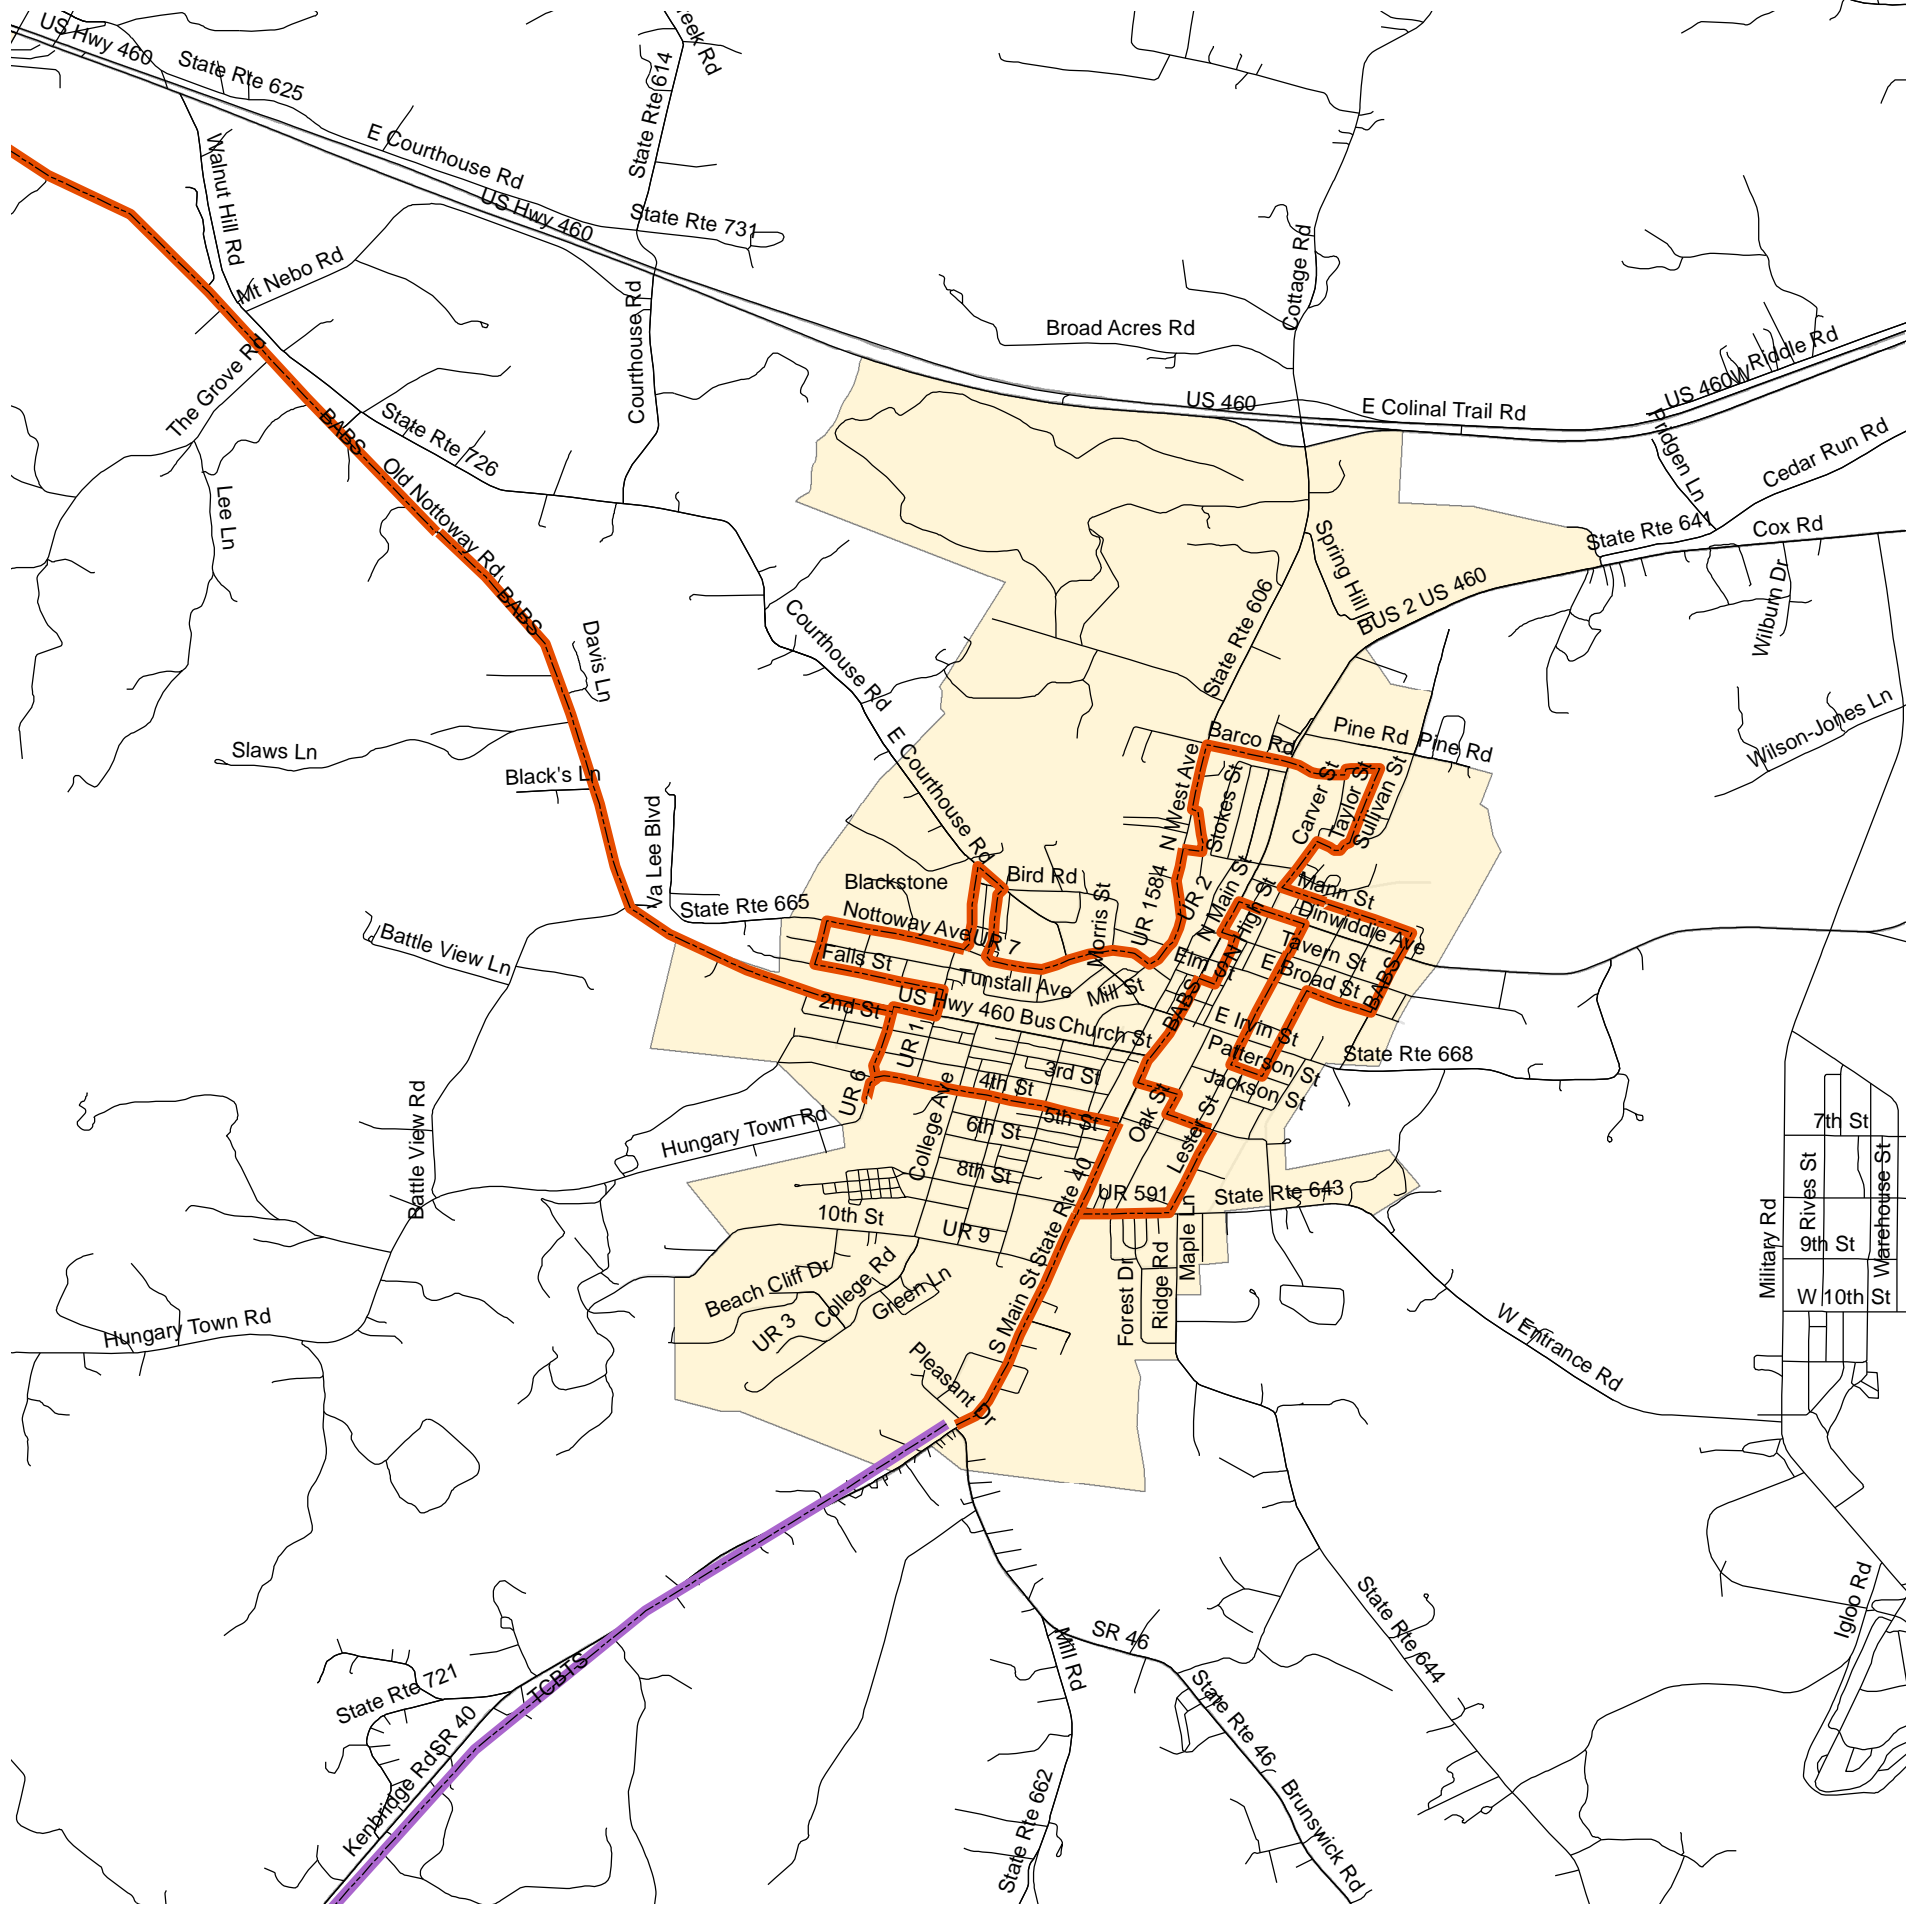

Commonwealth Regional Council Public Bus Routes

Bus Routes

-  PERT
-  FAB
-  BABS
-  TCBTS
-  PAT
-  JAUNT

Town of Blackstone