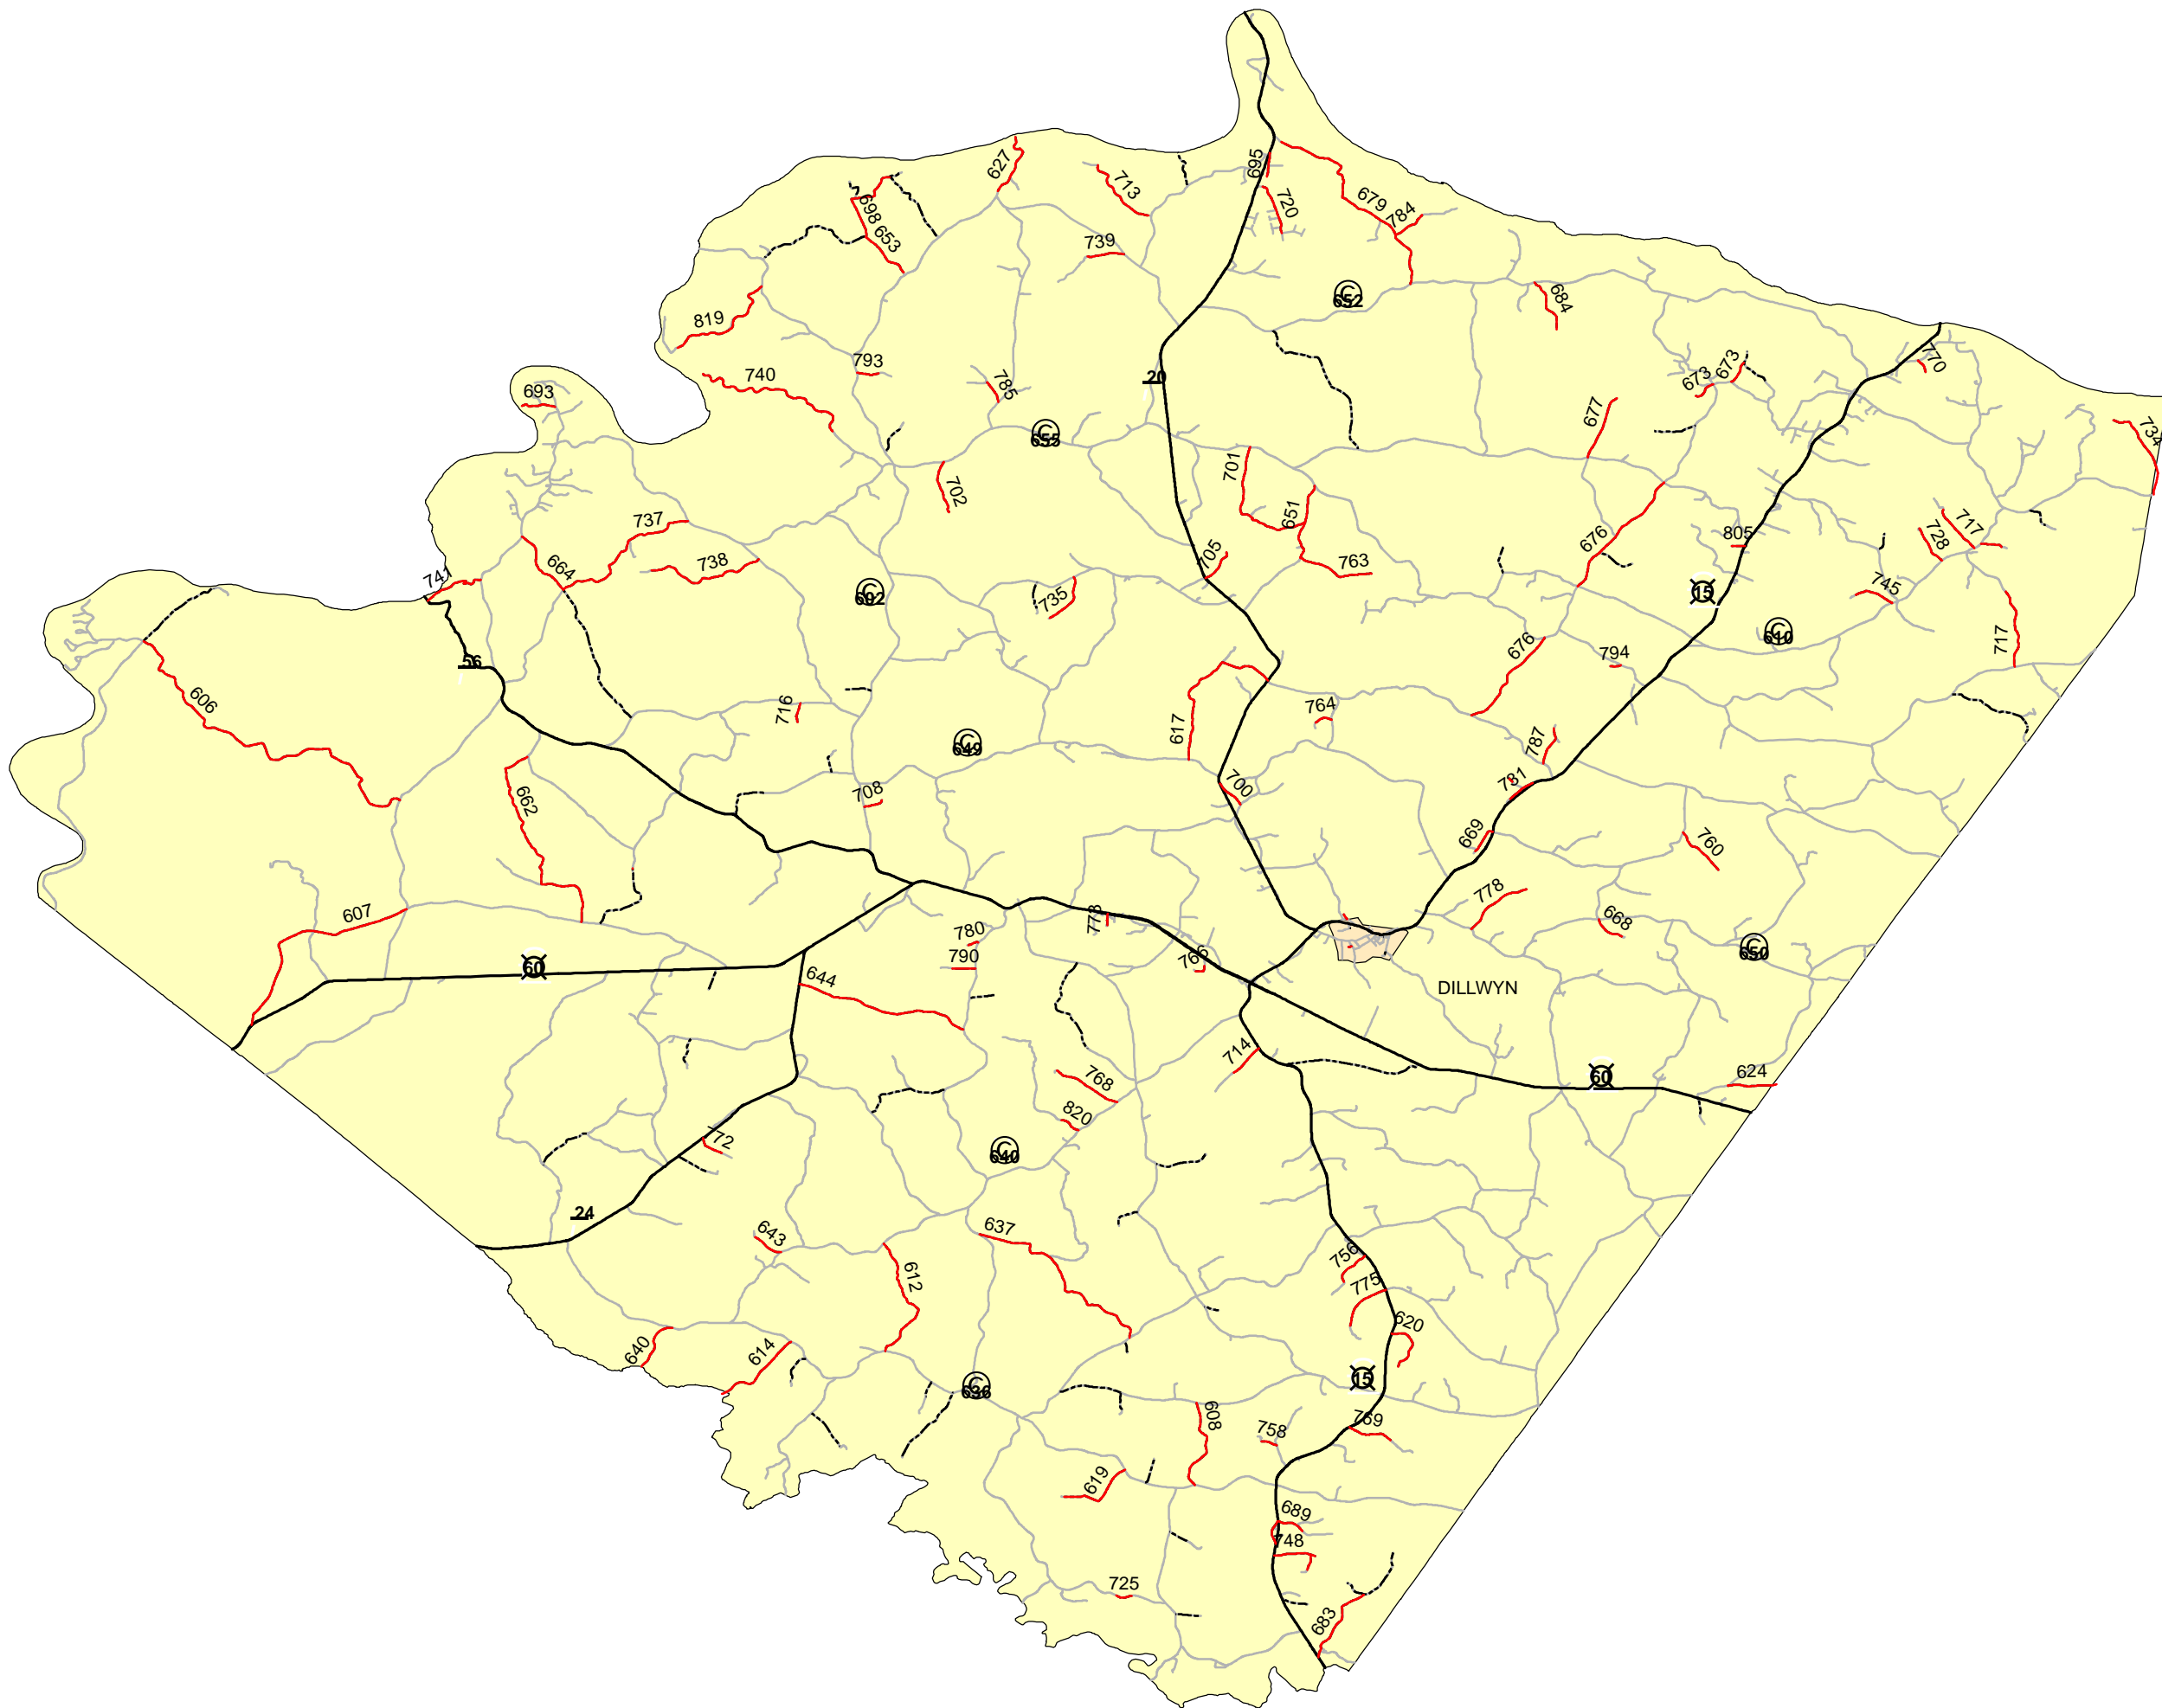

Buckingham County Unpaved Roads

Legend

- Unpaved Roads AADT >50
- - - Unpaved Roads
- Dillwyn

Note: Annual Average Daily Traffic (2013)

Created by CRC - February 2015