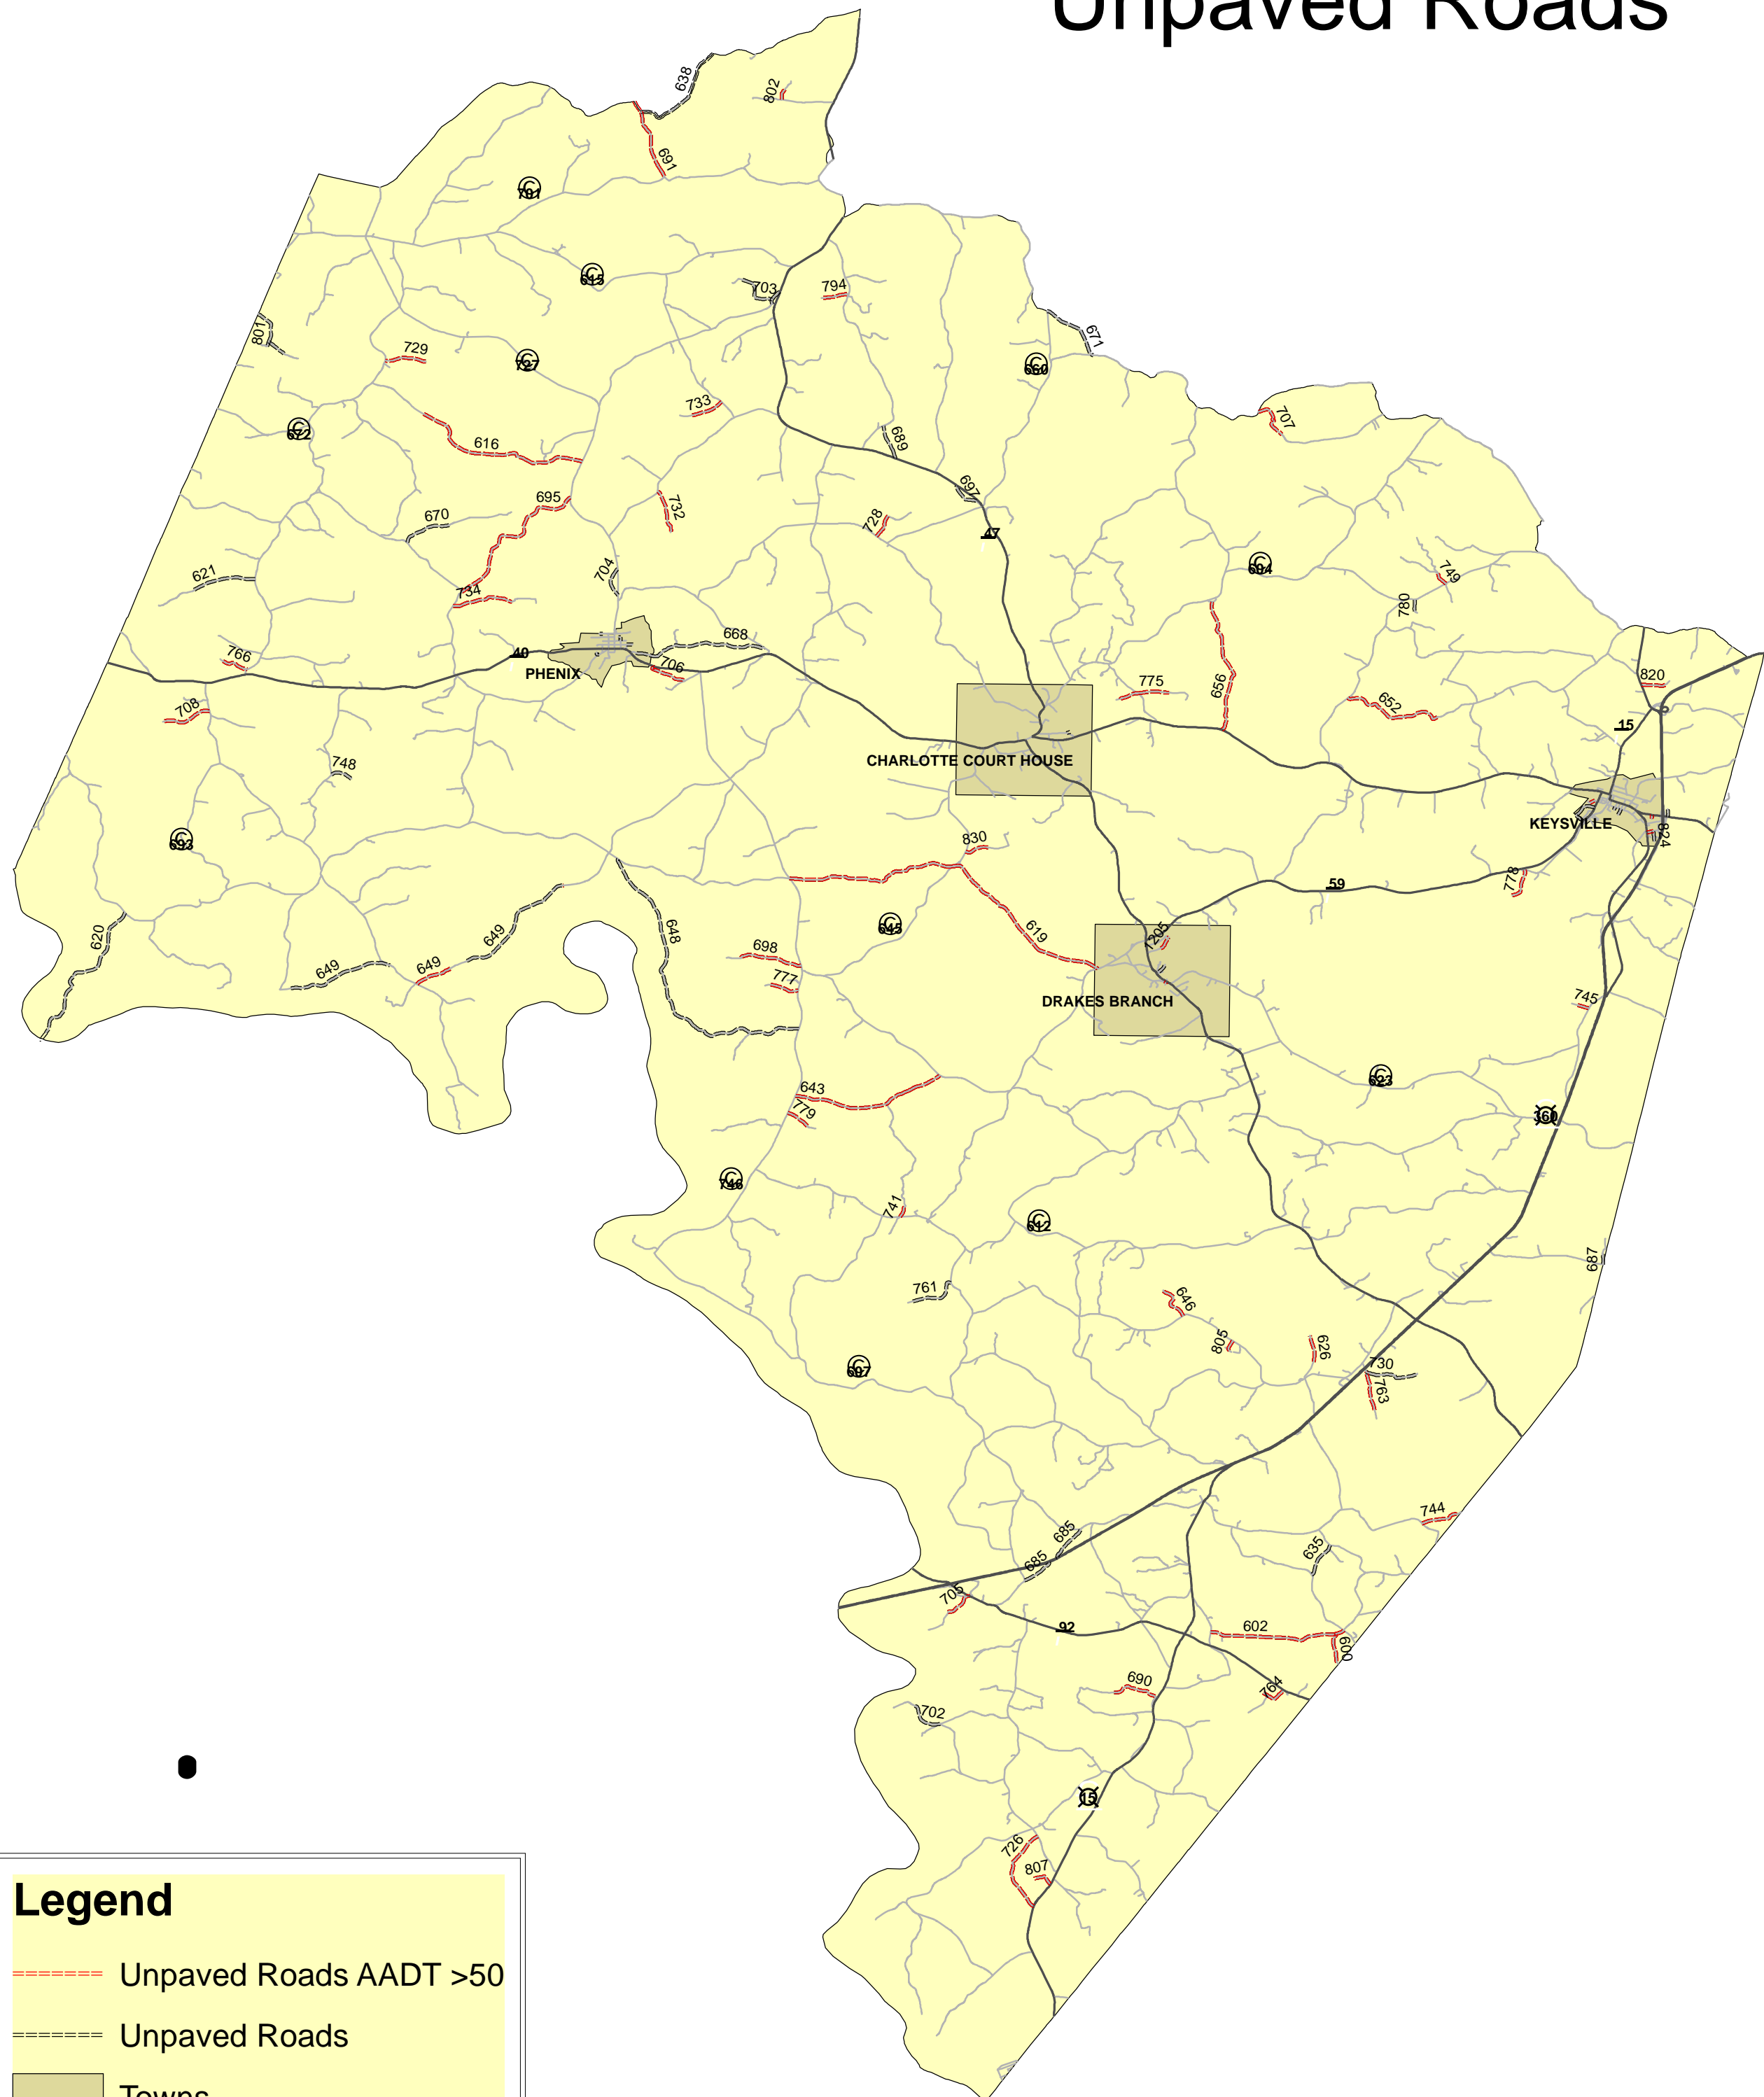

Charlotte County Unpaved Roads

Legend

- Unpaved Roads AADT >50
- Unpaved Roads
- Towns

Note: AADT - Annual Average Daily Traffic (2013)

Created by CRC - December 2014