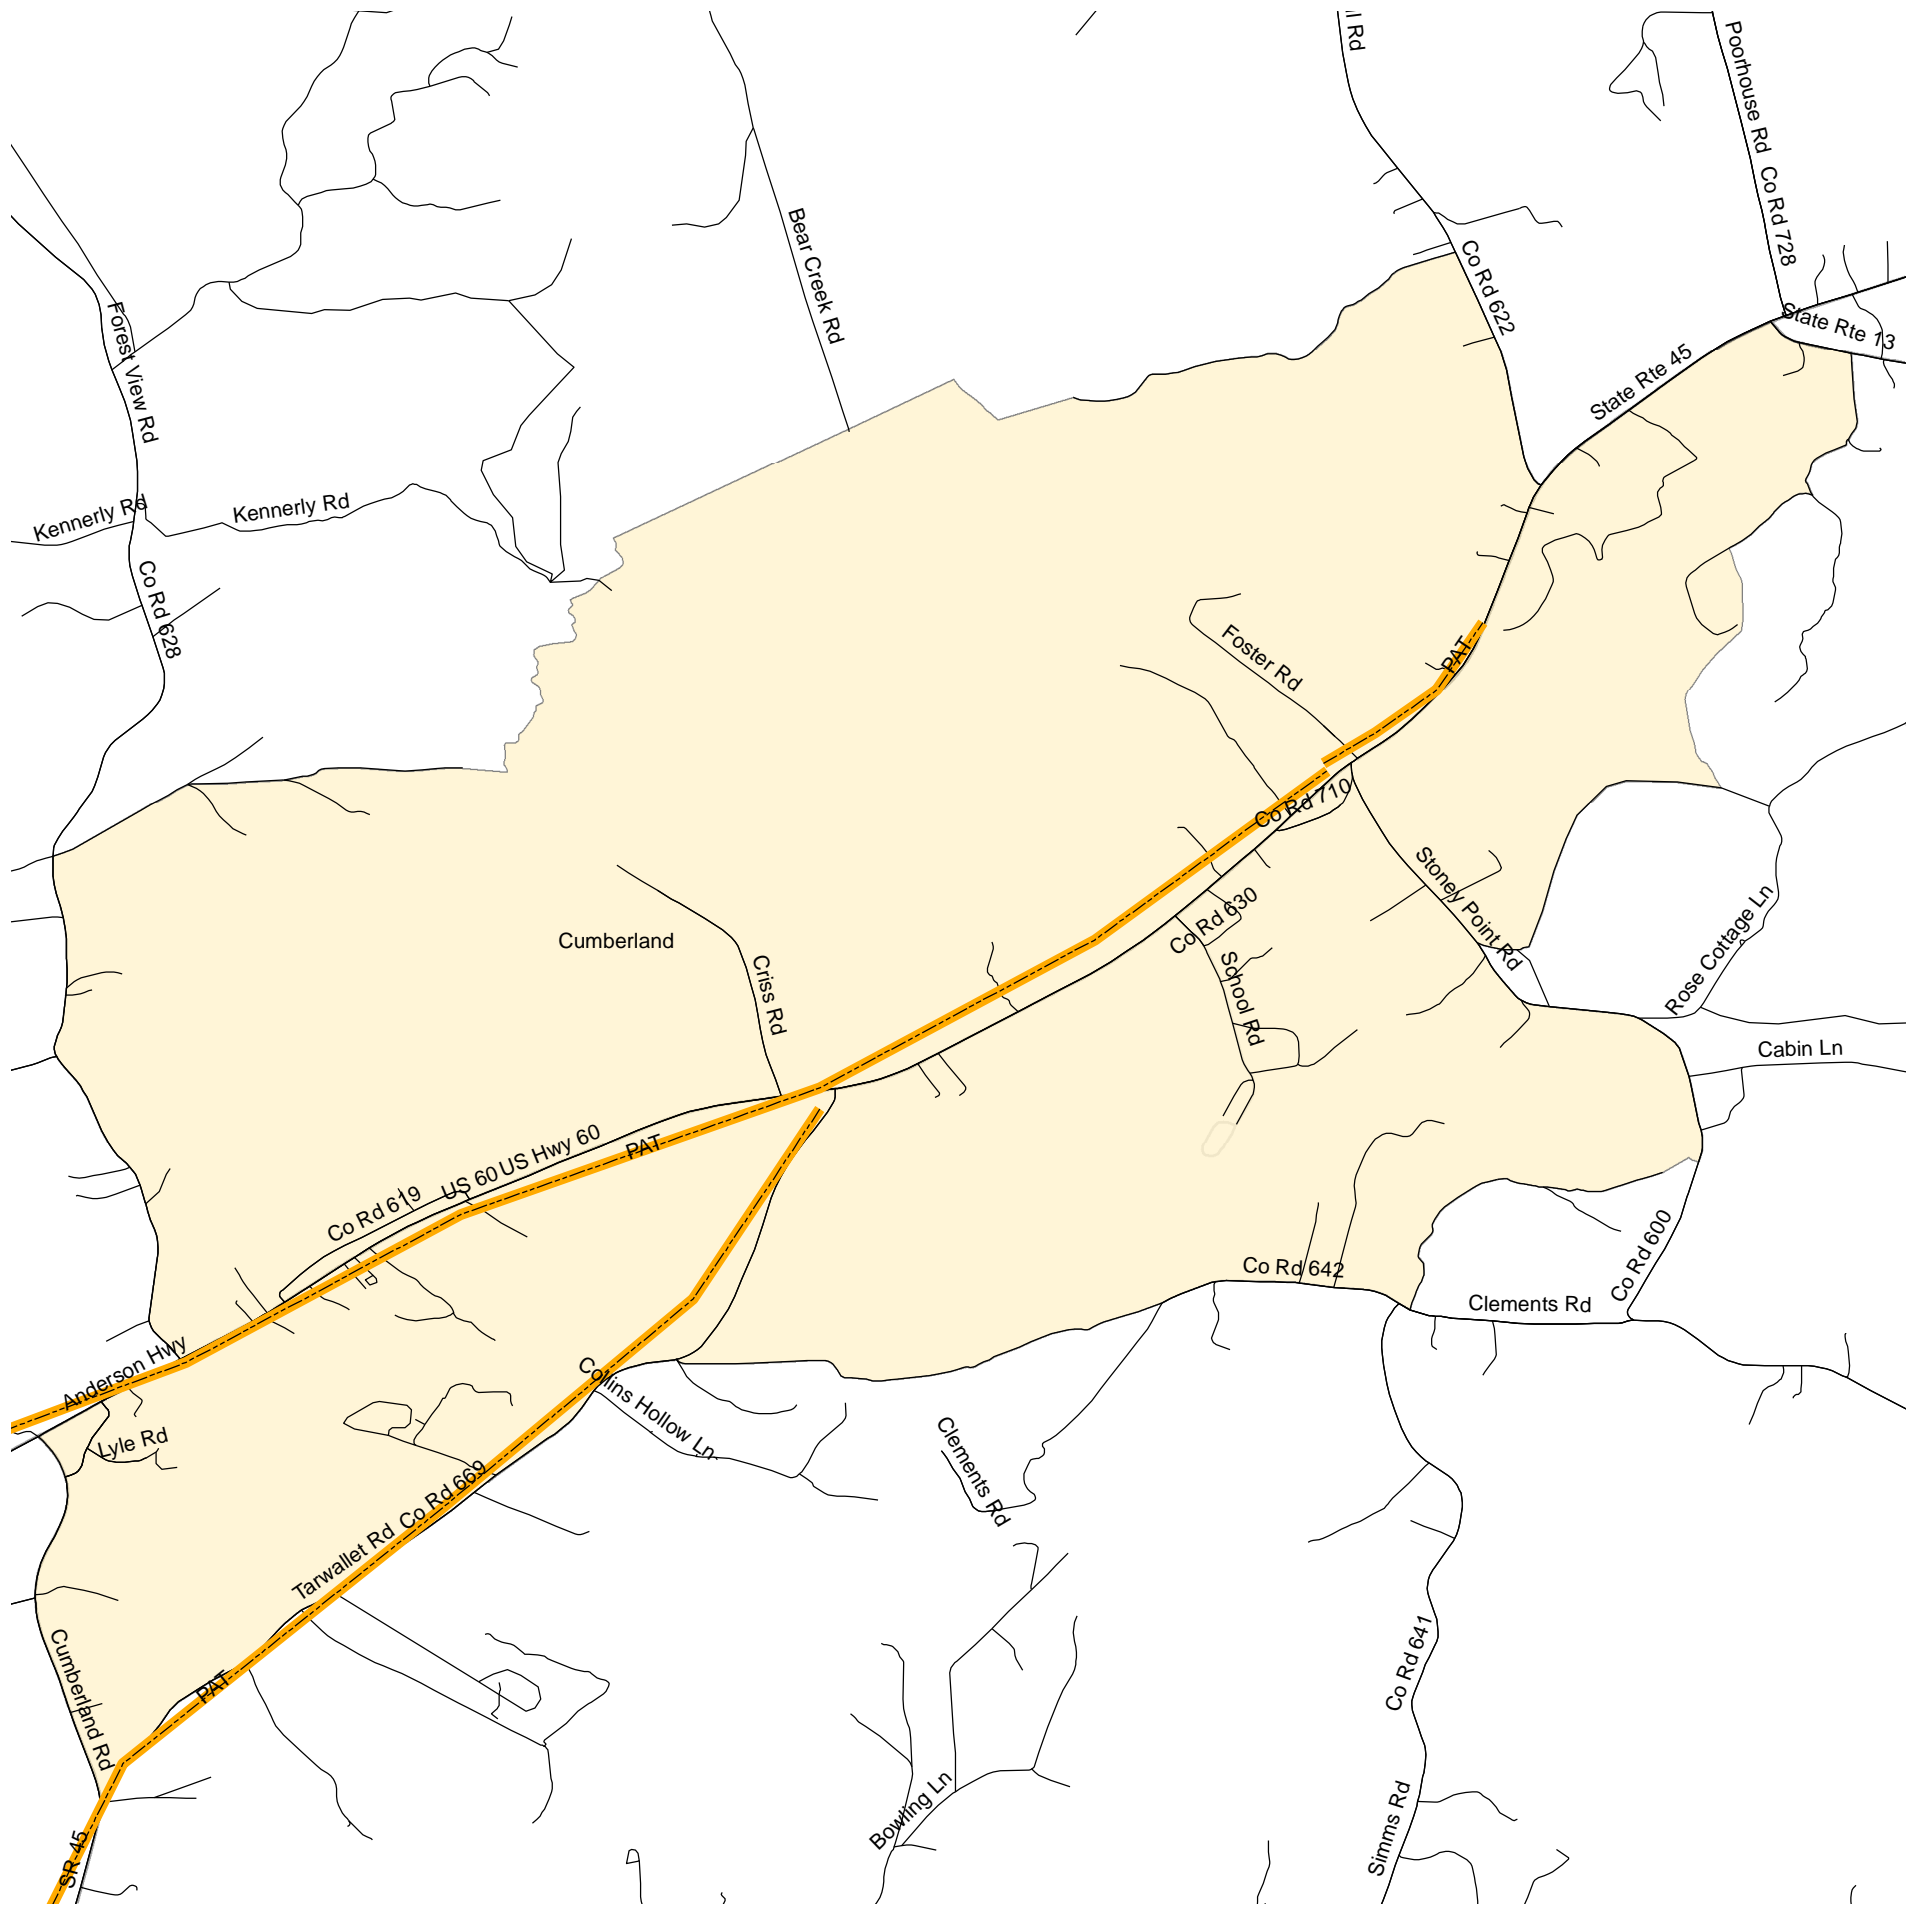

Commonwealth Regional Council Public Bus Routes

Cumberland Courthouse

BusRoutes

-  PERT
-  FAB
-  BABS
-  TCBTS
-  PAT
-  JAUNT