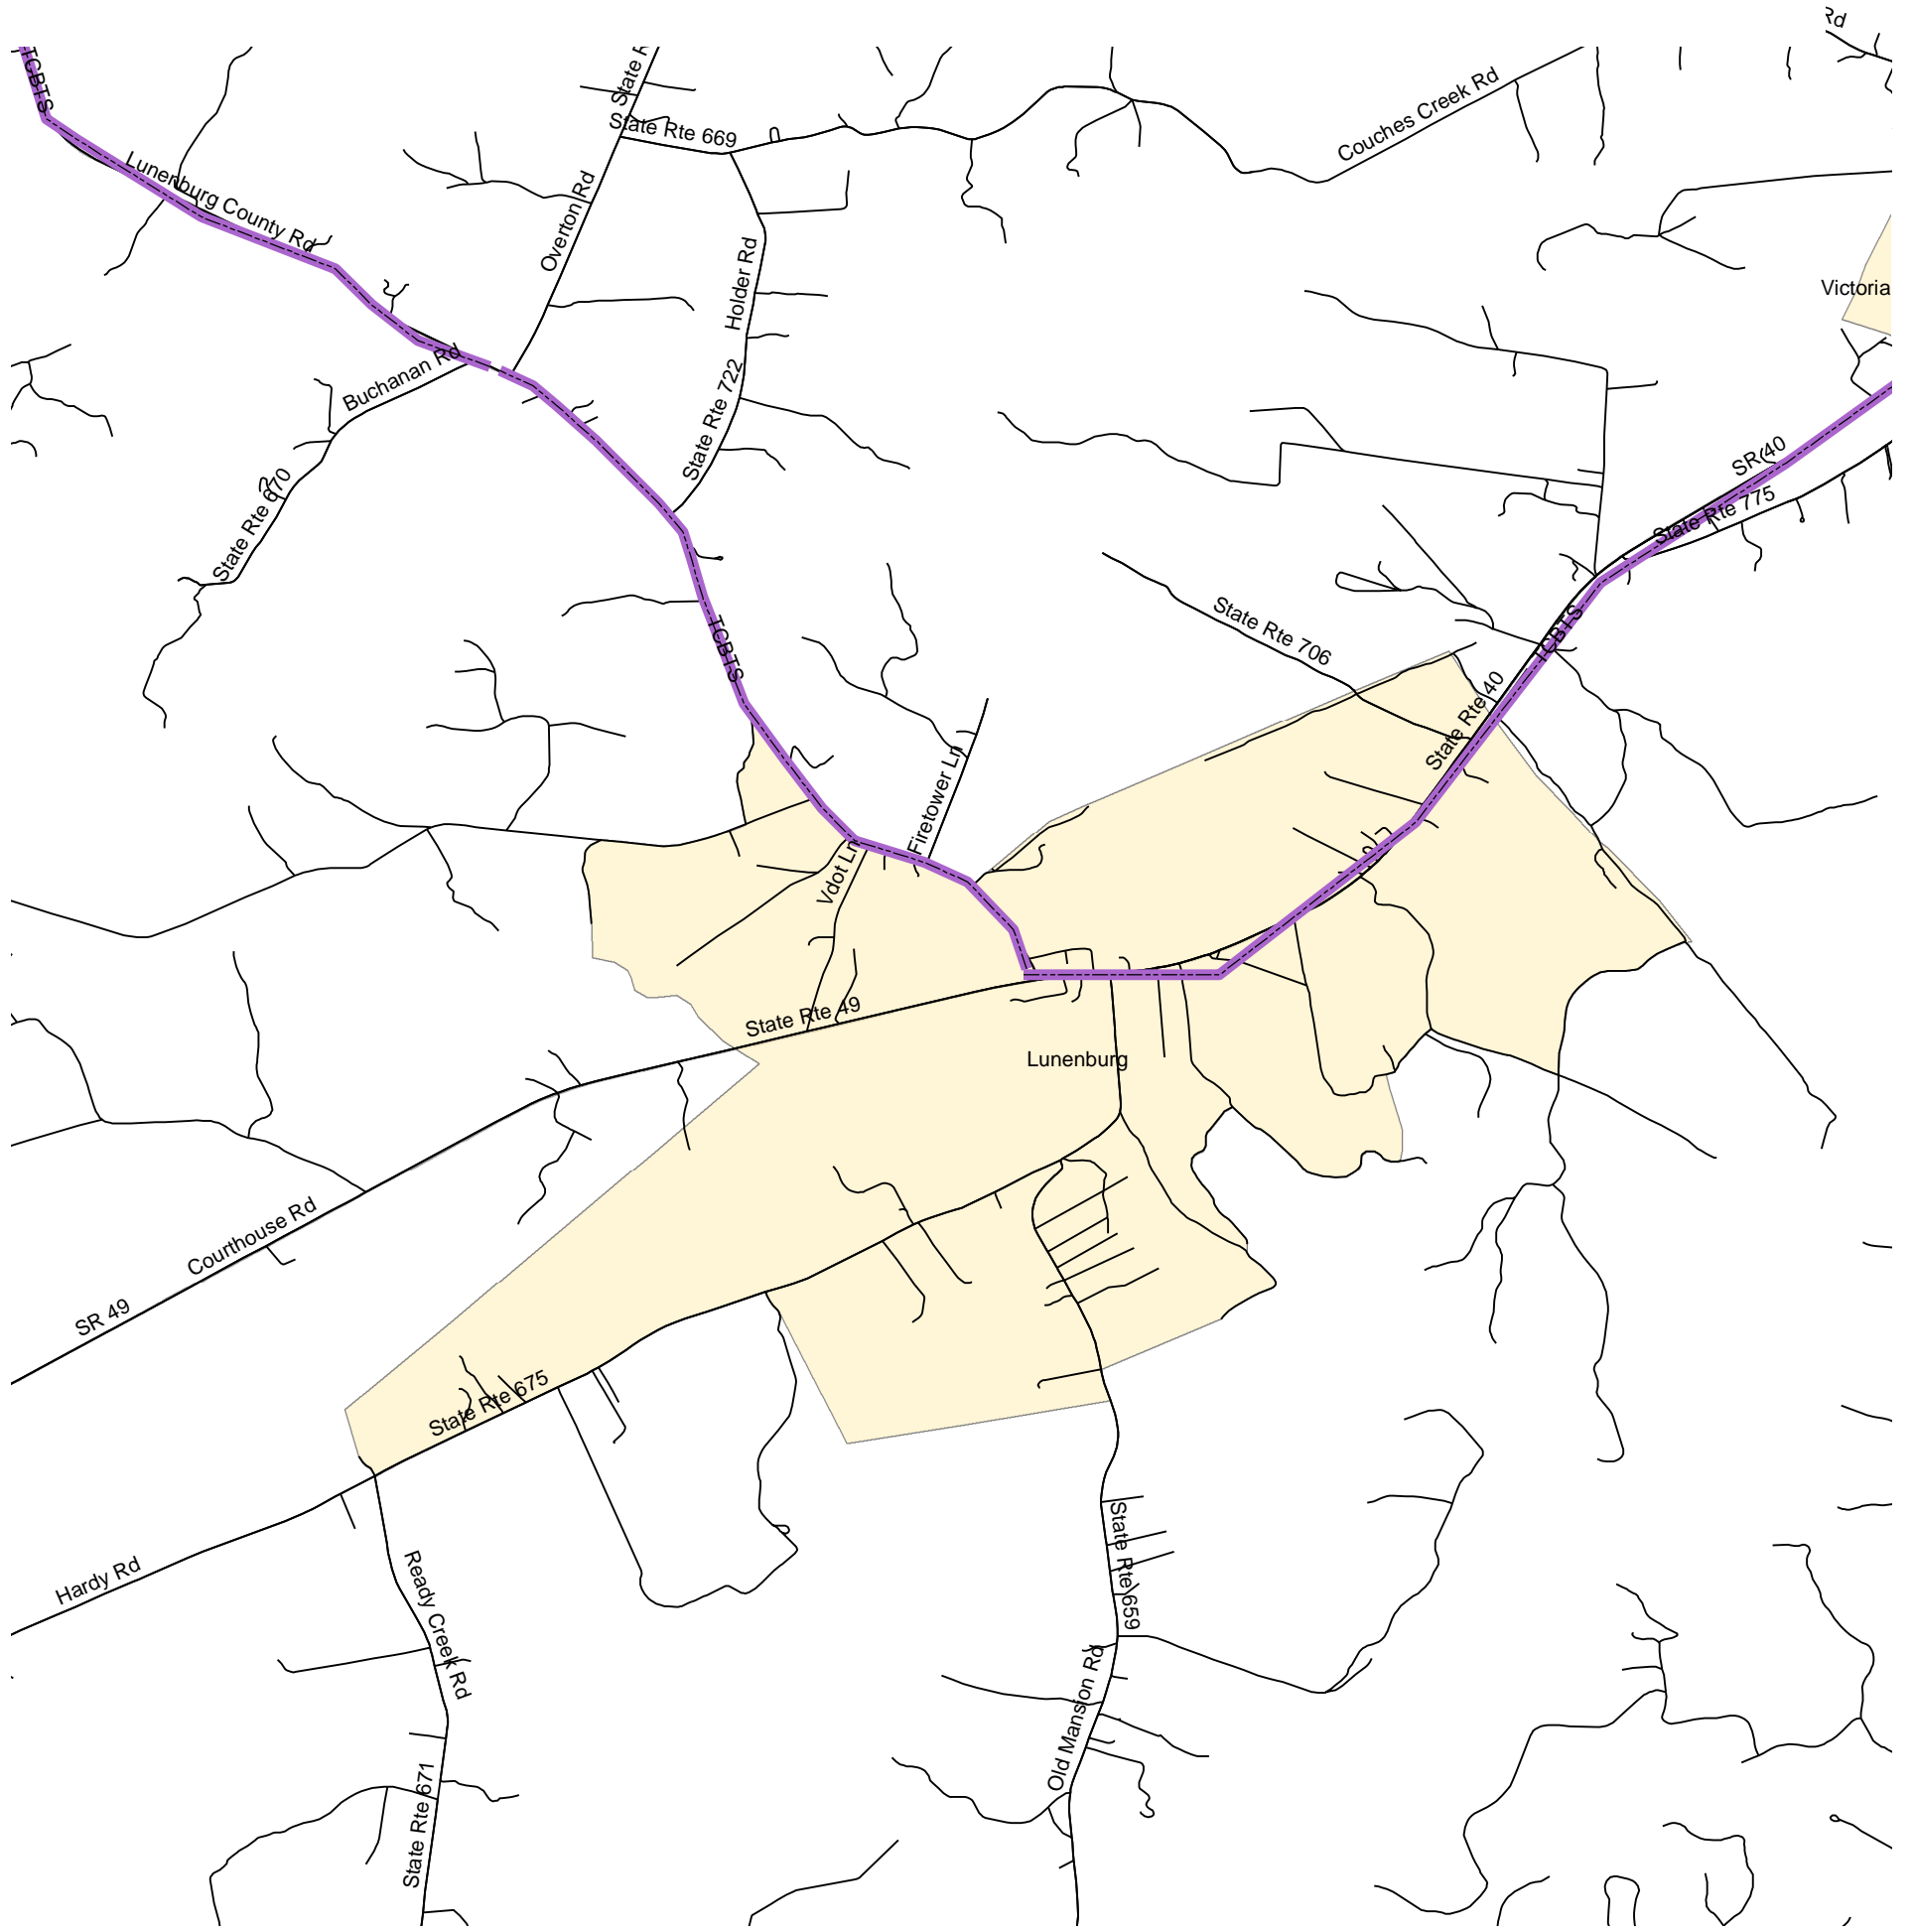

Commonwealth Regional Council Public Bus Routes

Lunenburg Courthouse

BusRoutes

-  PERT
-  FAB
-  BABS
-  TCBTS
-  PAT
-  JAUNT