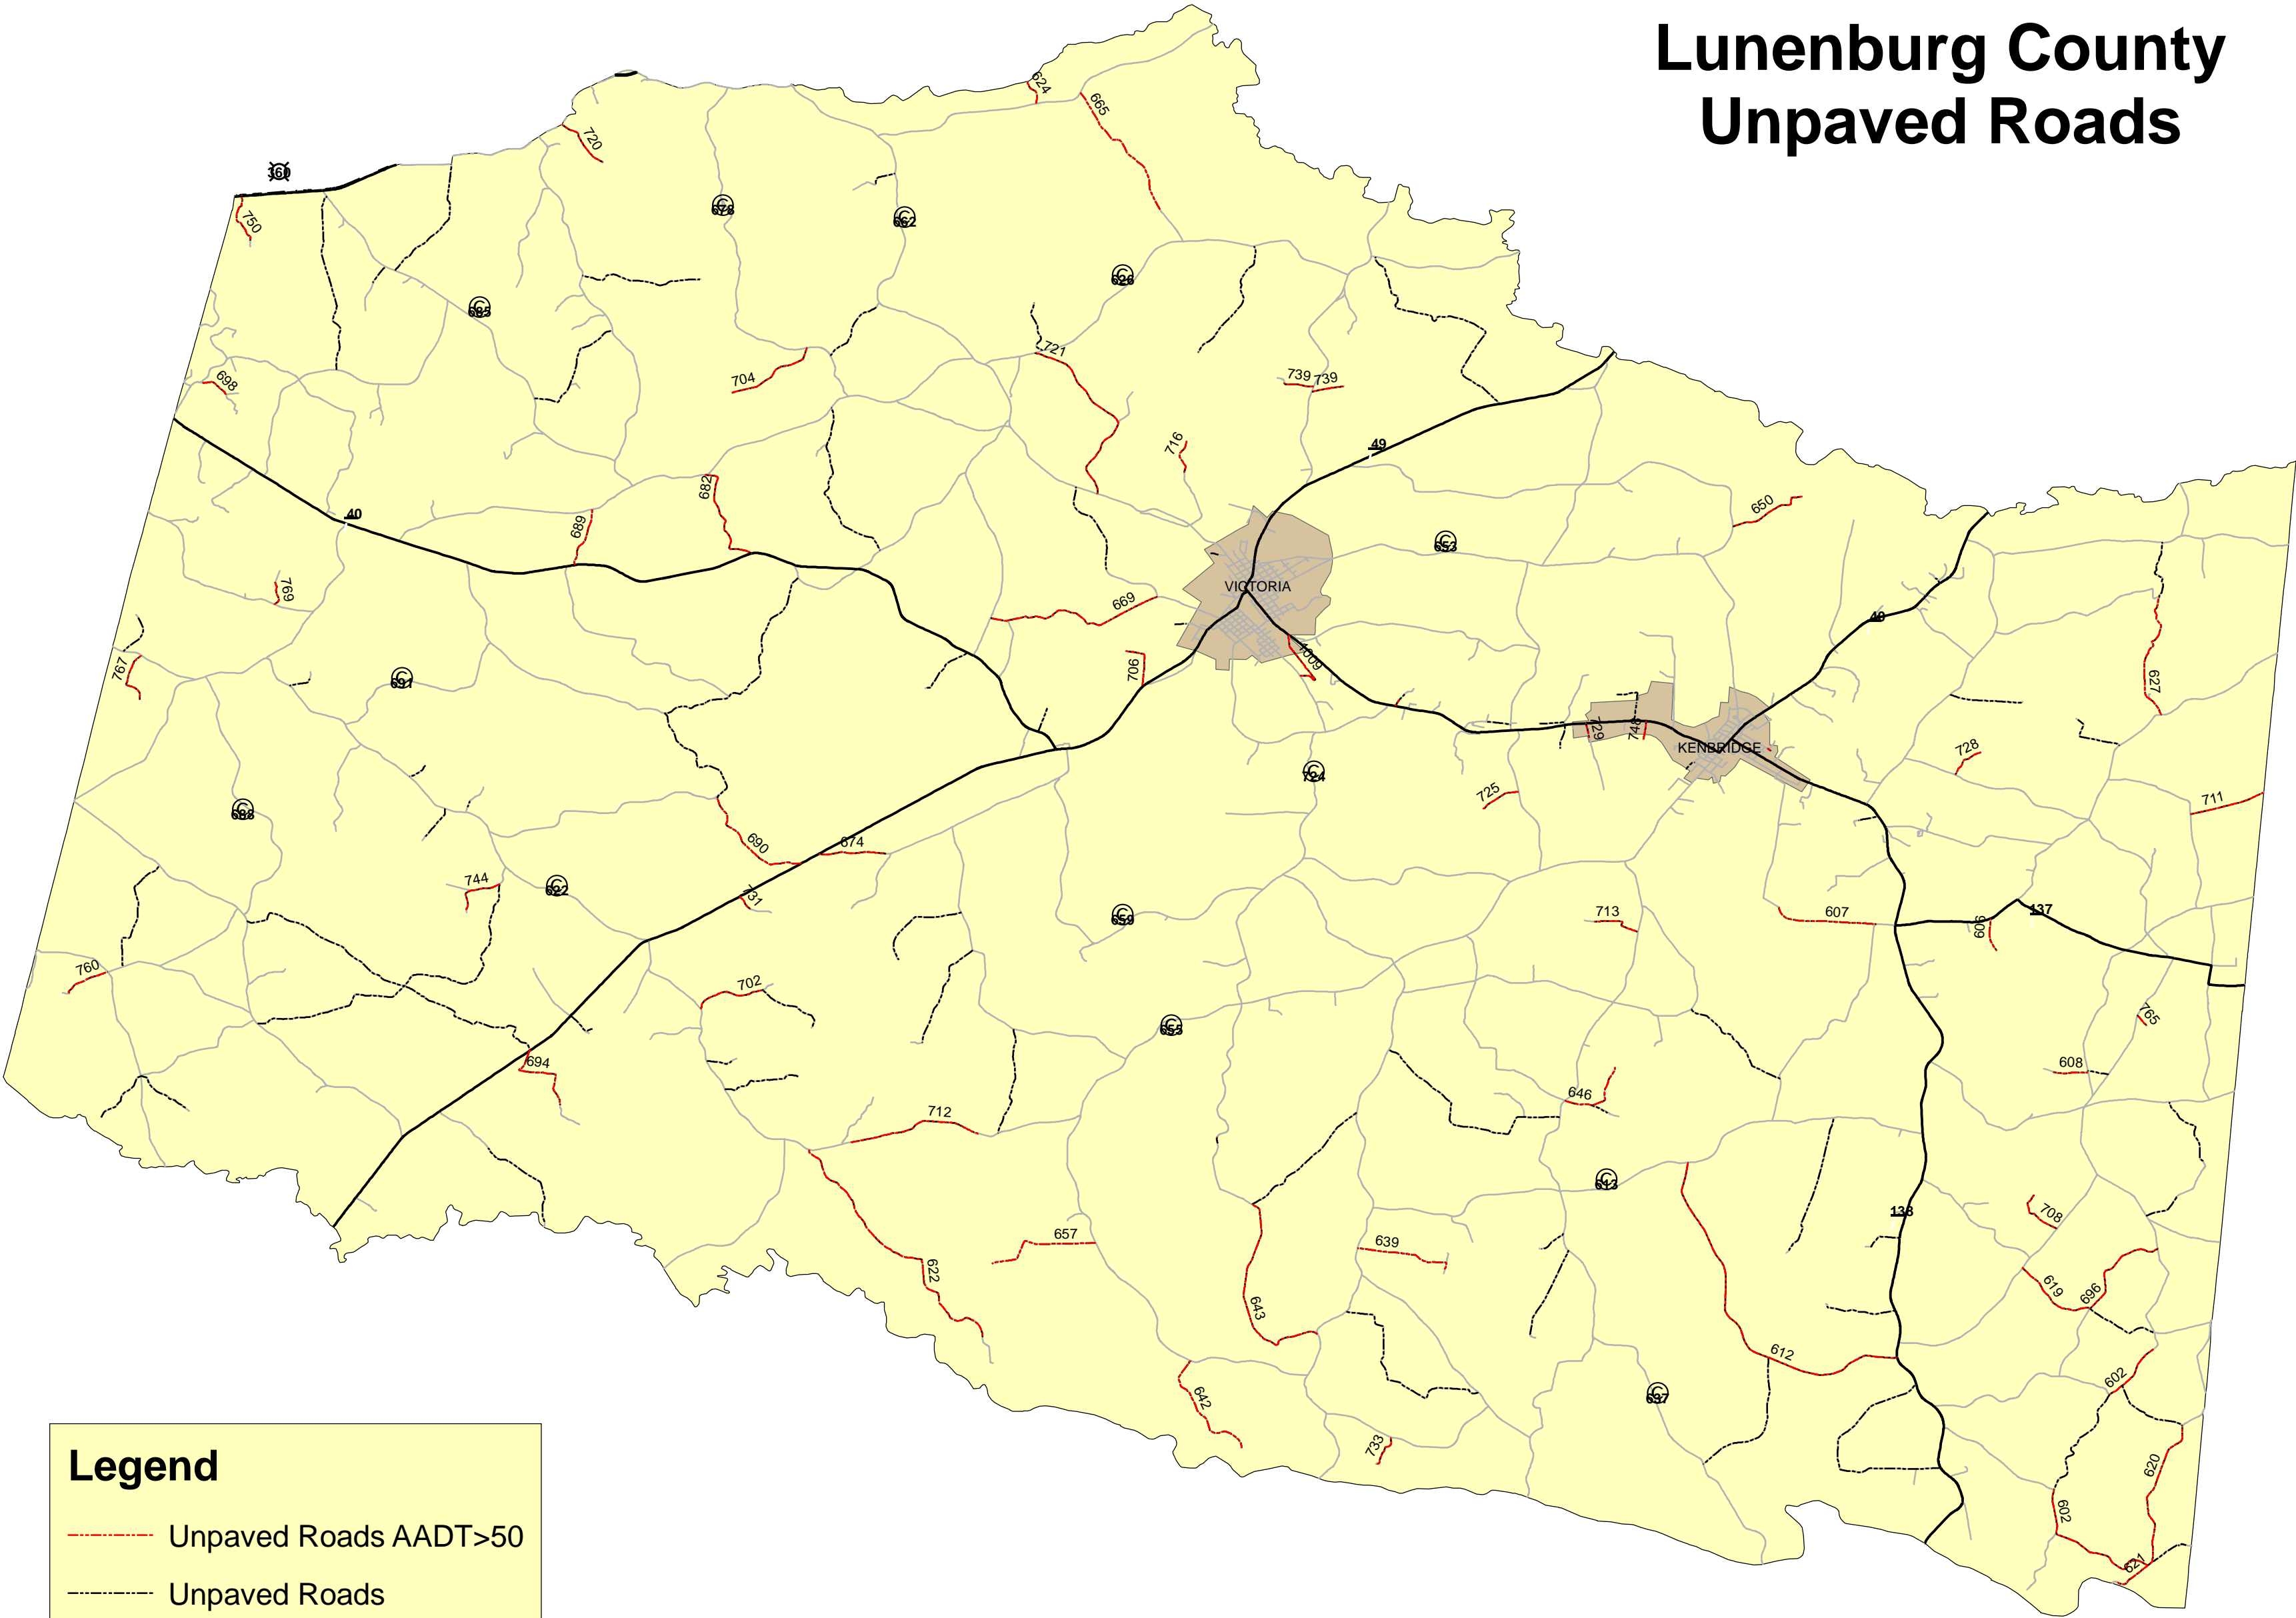

Lunenburg County Unpaved Roads

Legend

- - - Unpaved Roads AADT > 50
- - - Unpaved Roads
- Towns

NOTE: 2013 Average Annual Daily Traffic (AADT)

Created by: Commonwealth Regional Council, February 2015