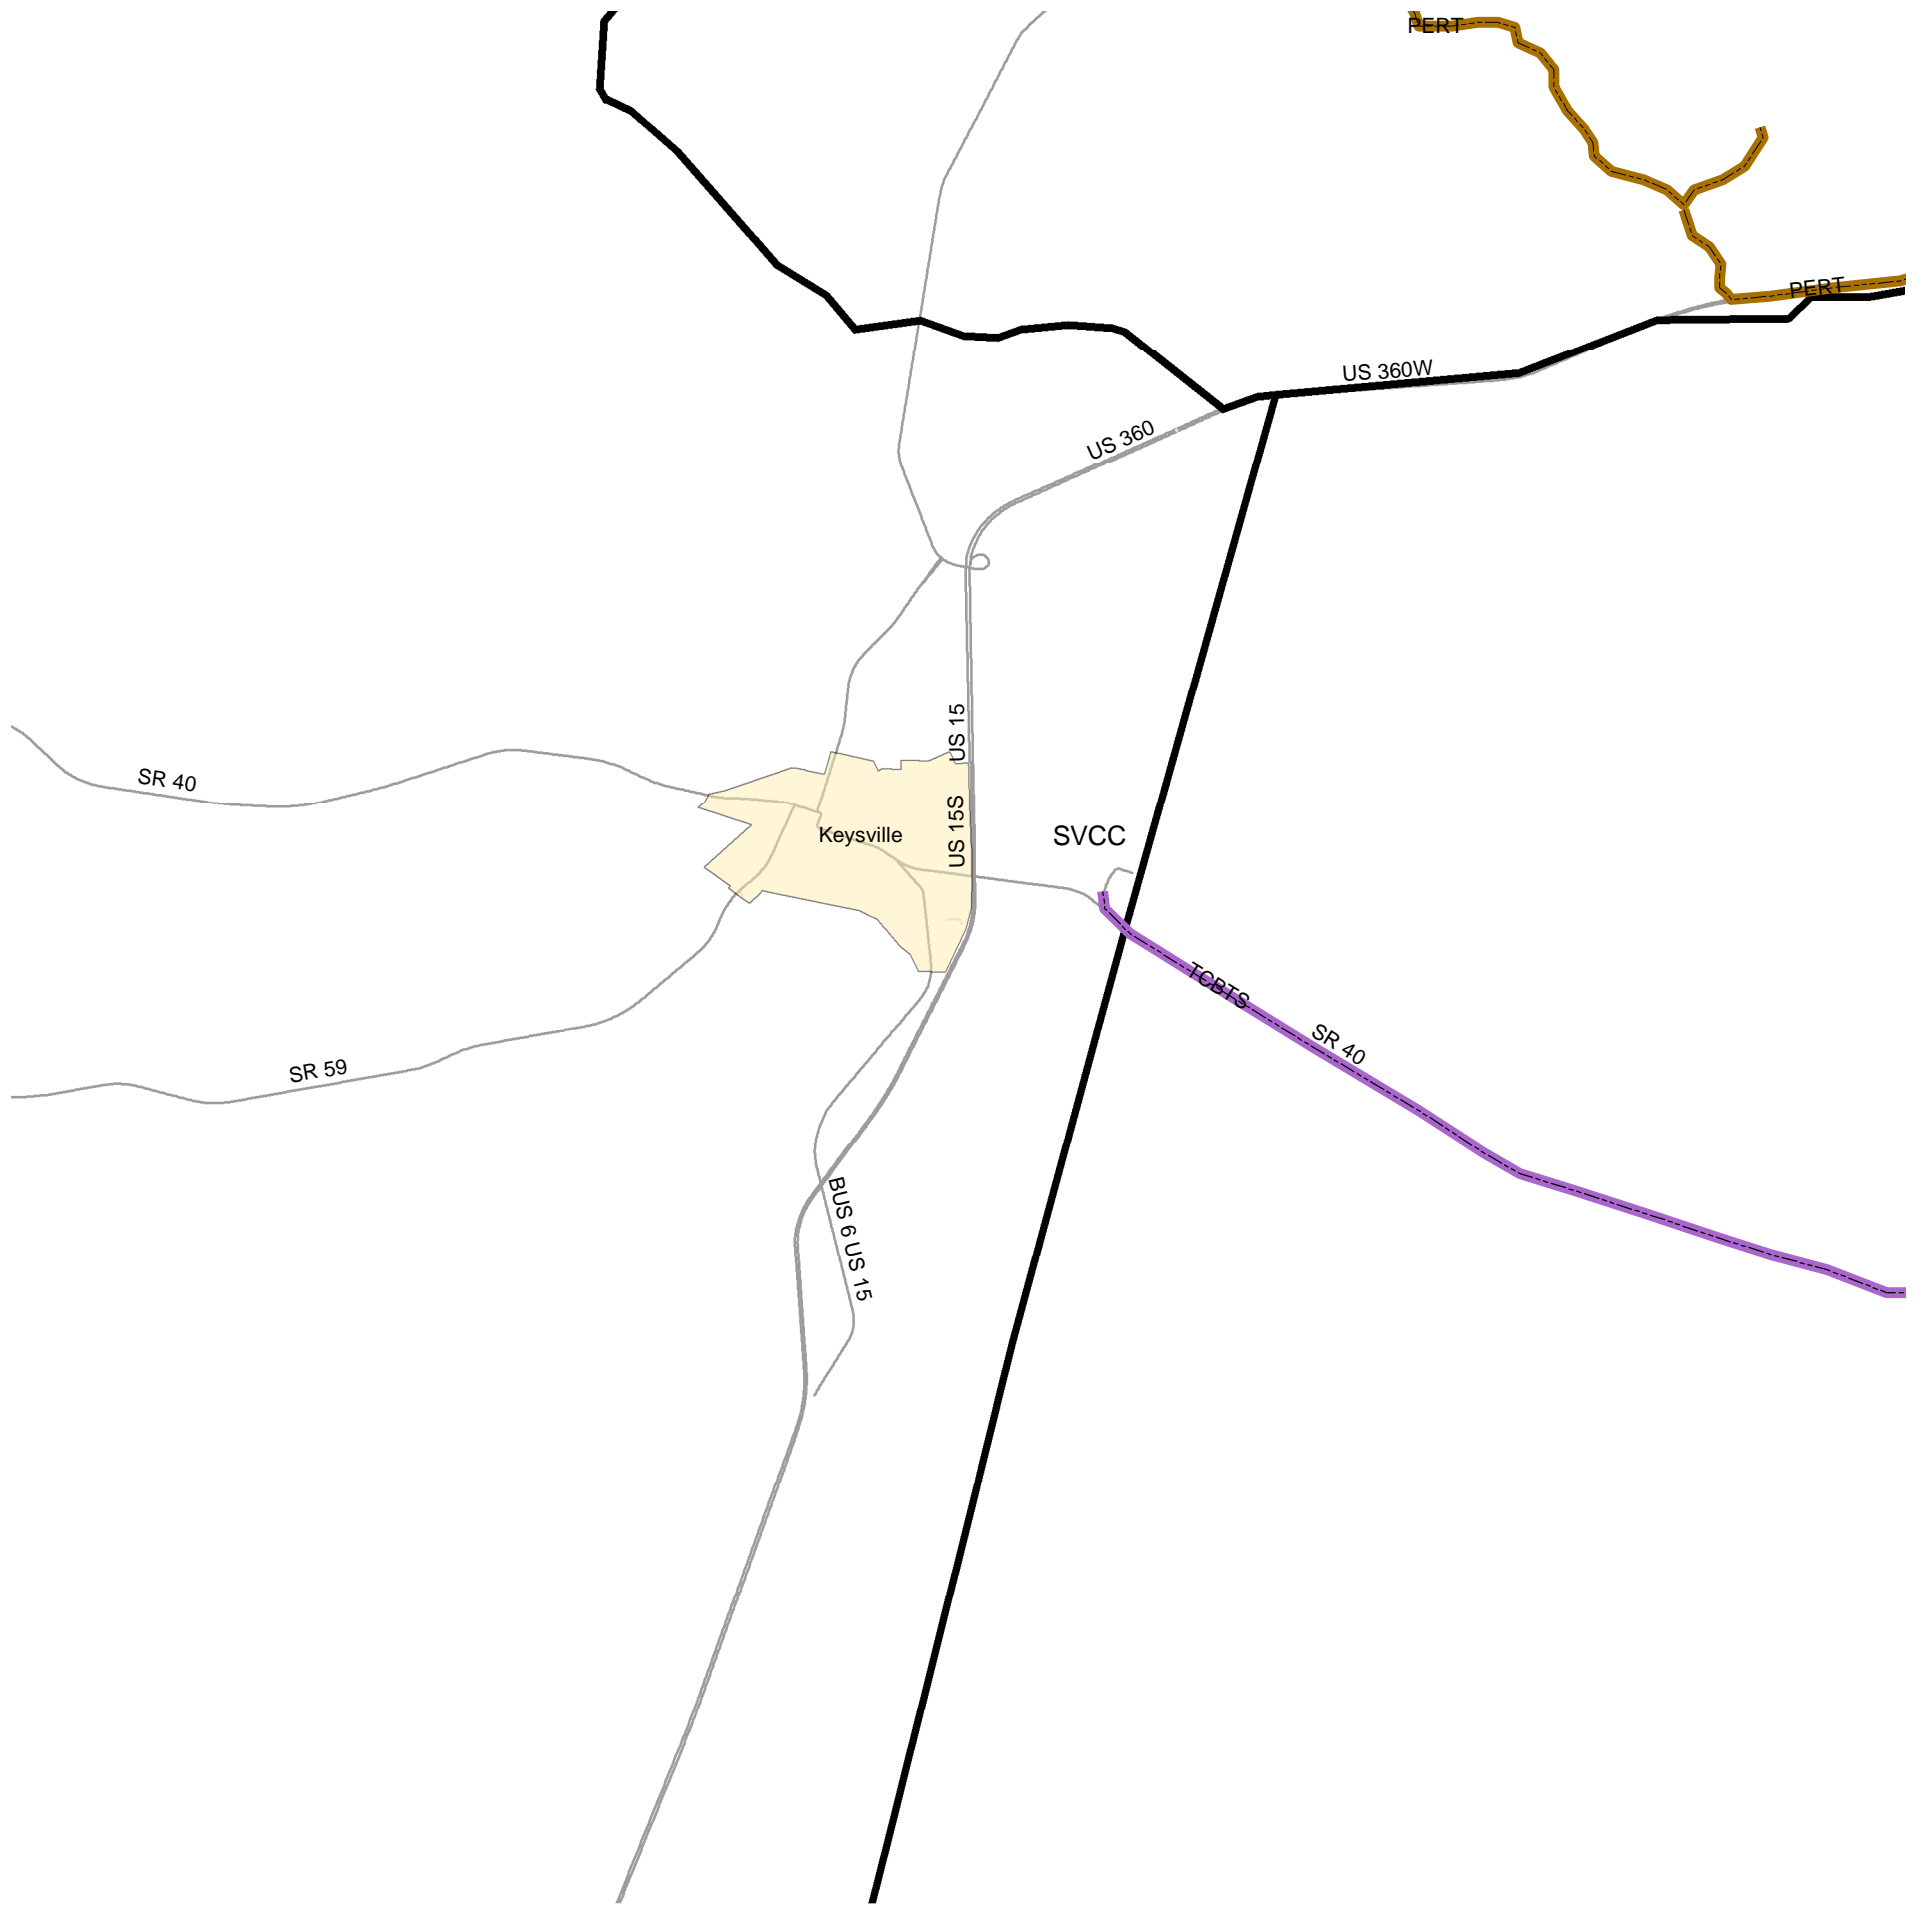

Commonwealth Regional Council Public Bus Routes

Southside Virginia Community College

BusRoutes

- PERT
- FAB
- BABS
- TCBTS
- - - PAT
- - - JAUNT