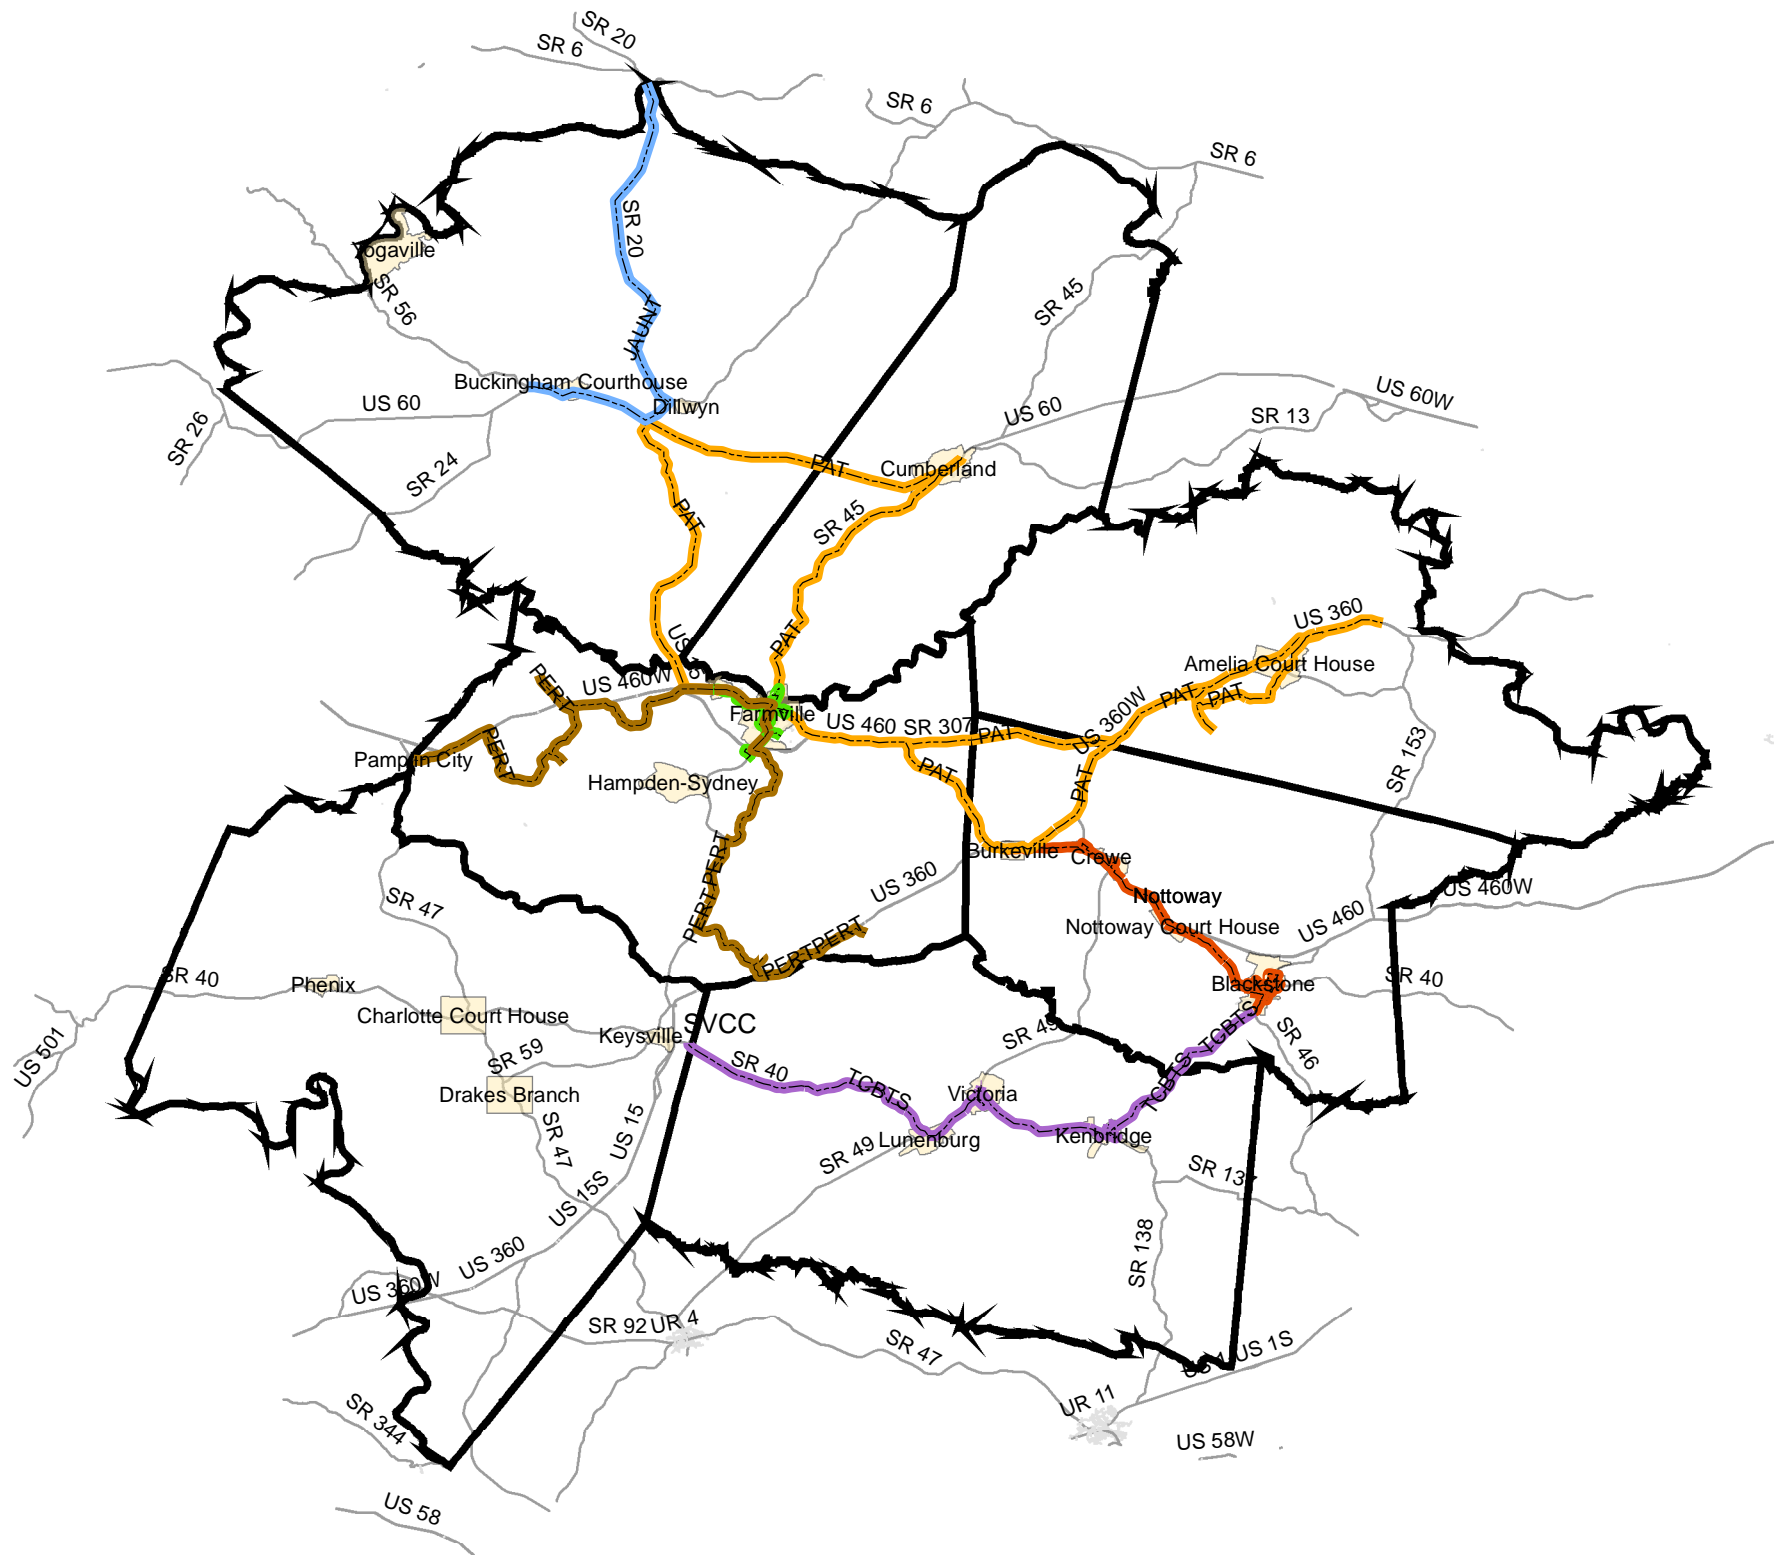

Commonwealth Regional Council Public Bus Routes

BusRoutes

— PERT

— FAB

— BABS

— TCBTS

- - PAT

- - JAUNT