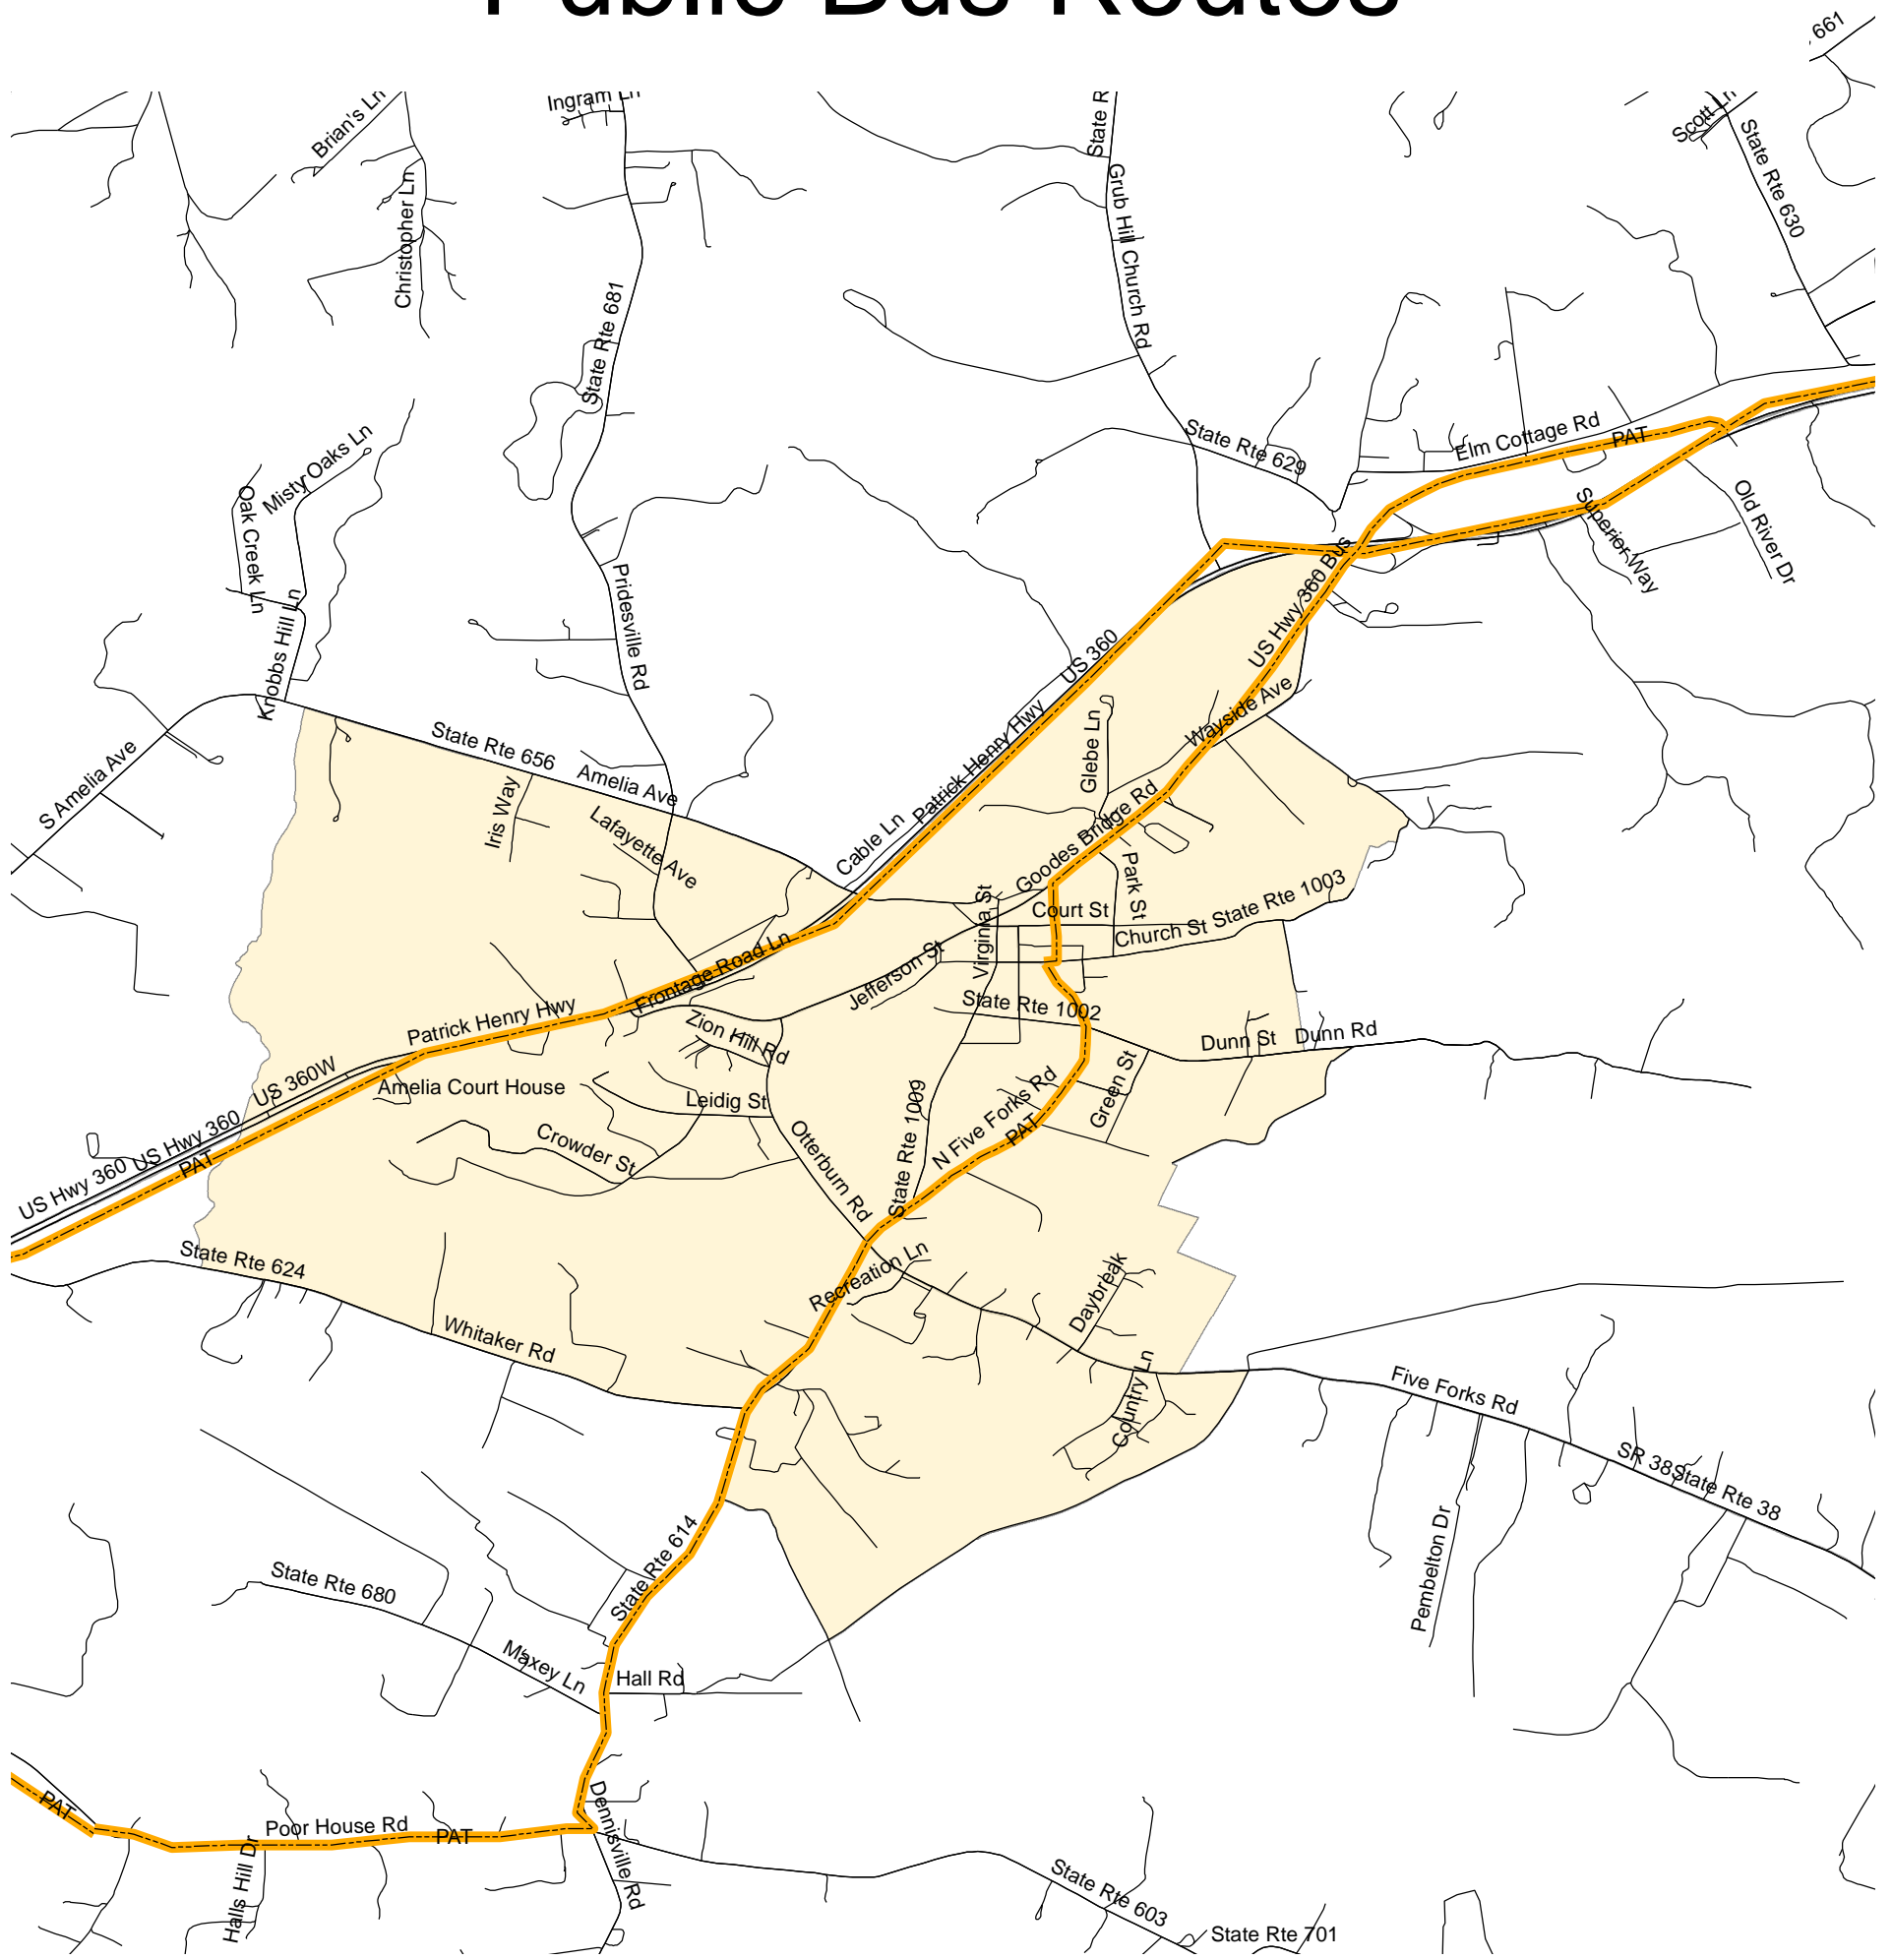

Commonwealth Regional Council Public Bus Routes

Amelia Courthouse

Bus Routes

-  PERT
-  FAB
-  BABS
-  TCBTS
-  PAT
-  JAUNT