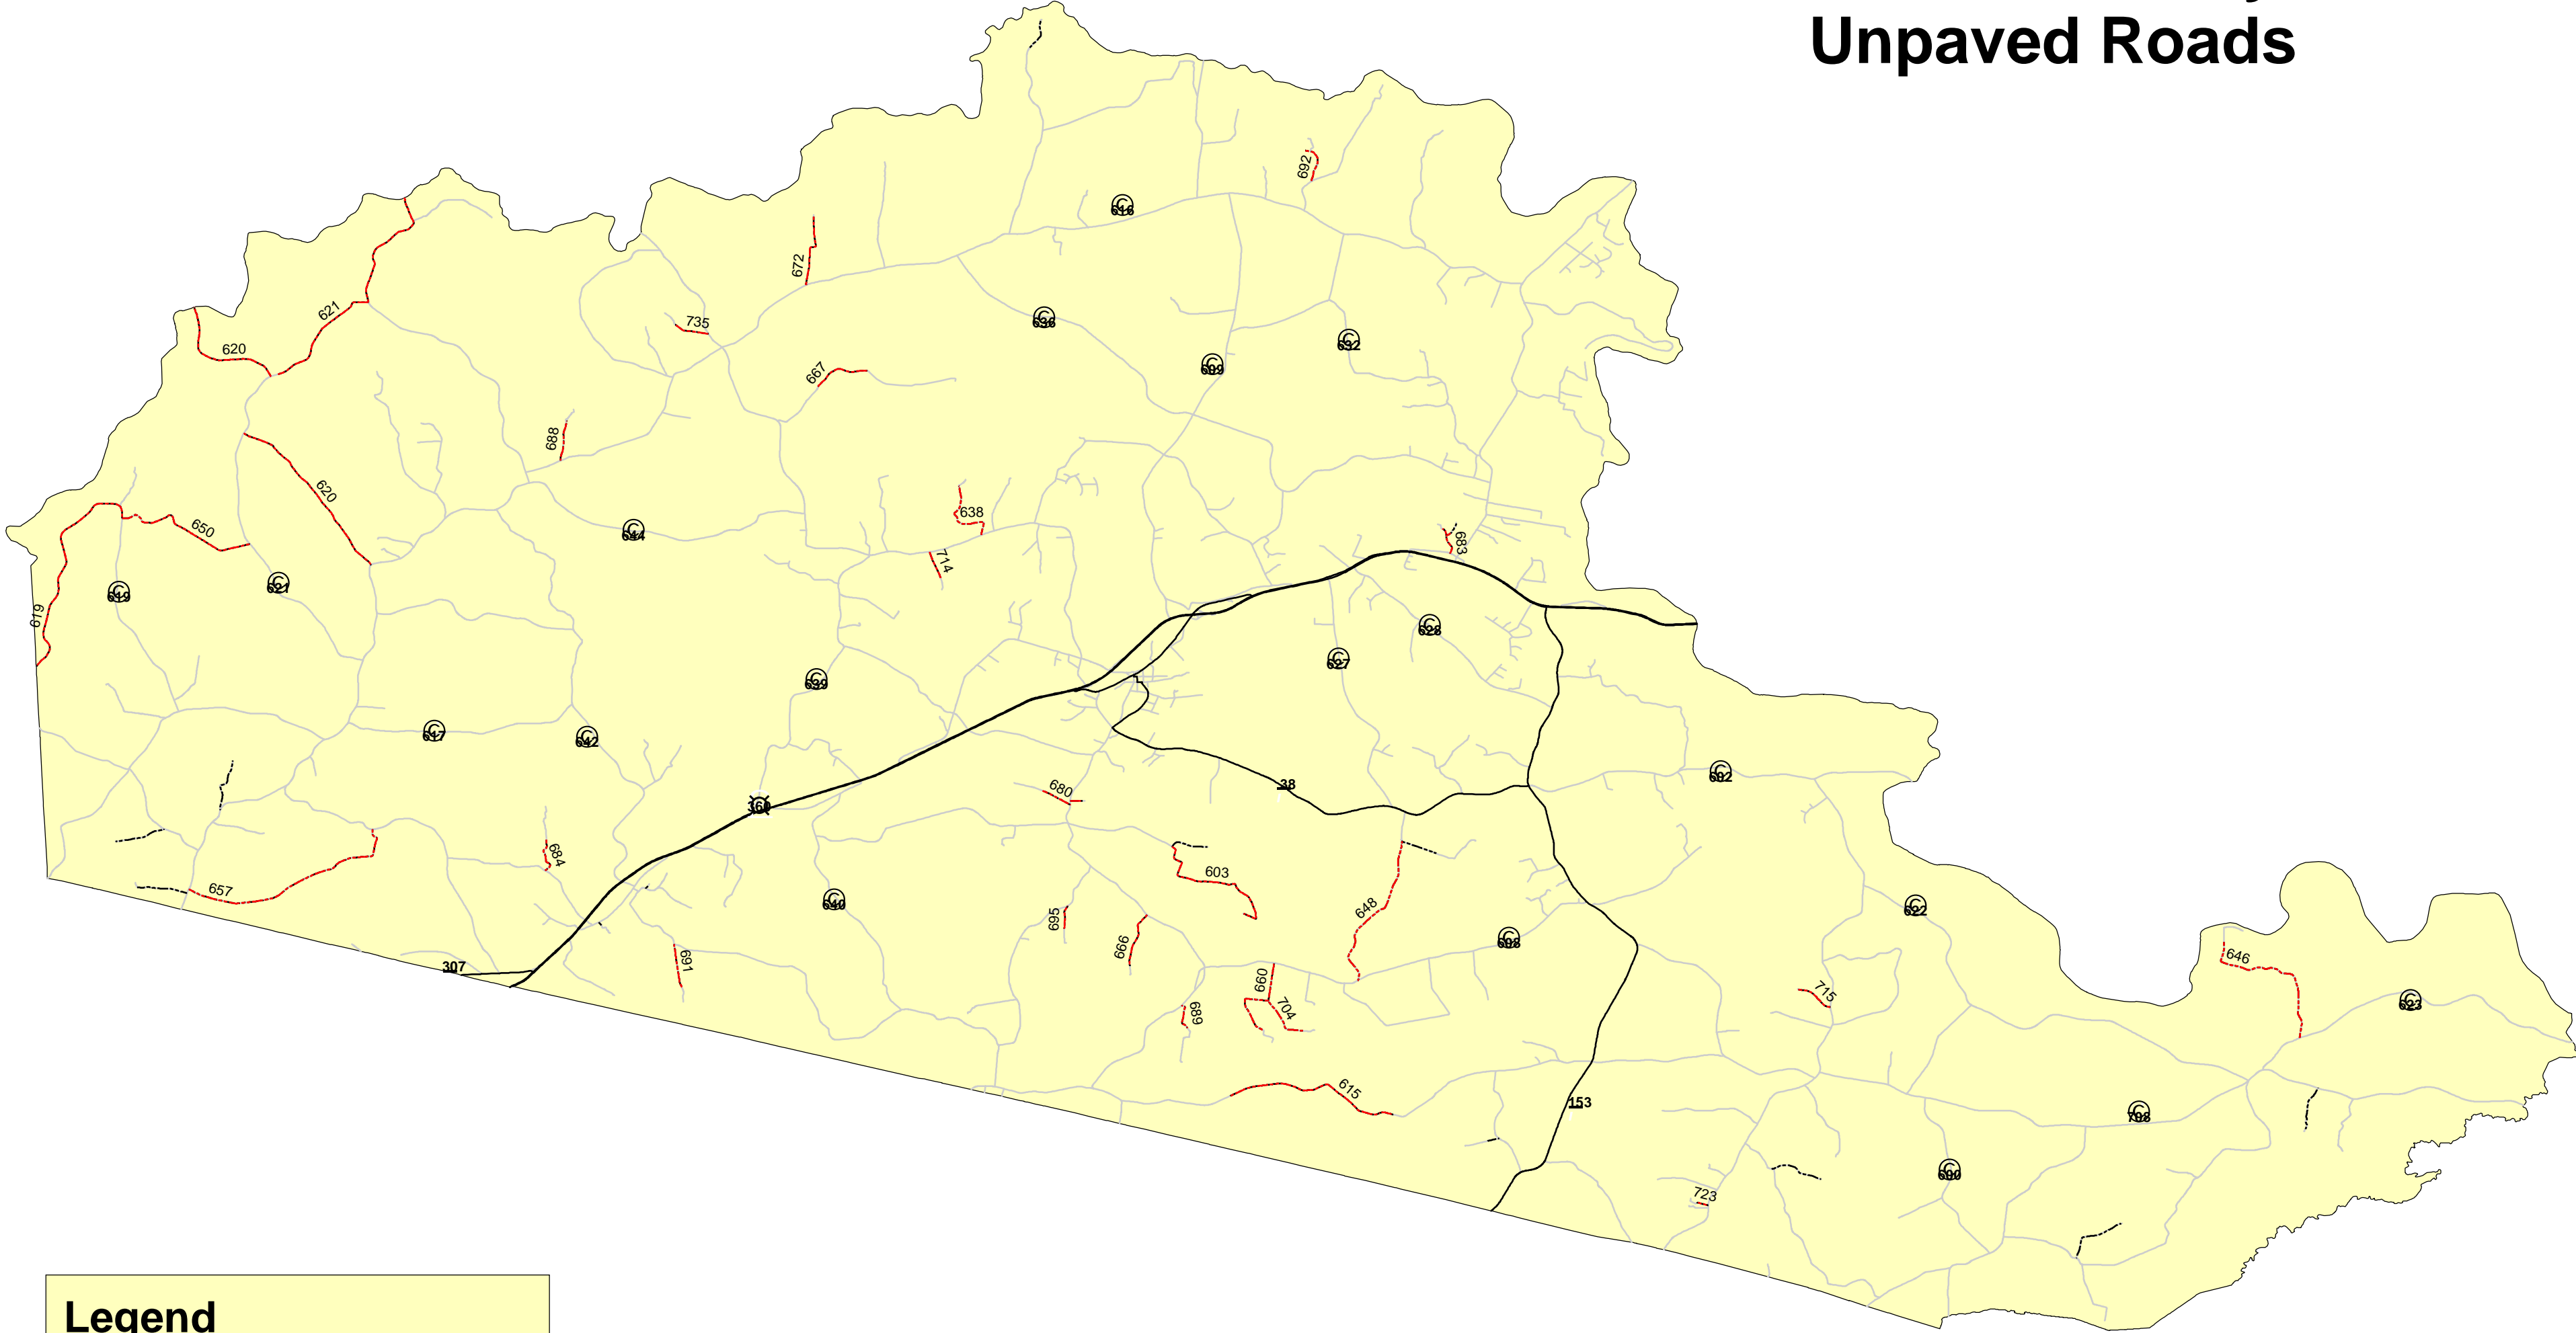

Amelia County Unpaved Roads

Legend

- Unpaved Roads AADT >50
- Unpaved Roads

Note: 2013 Average Annual Daily Traffic (AADT)

Created by: Commonwealth Regional Council, February 2015