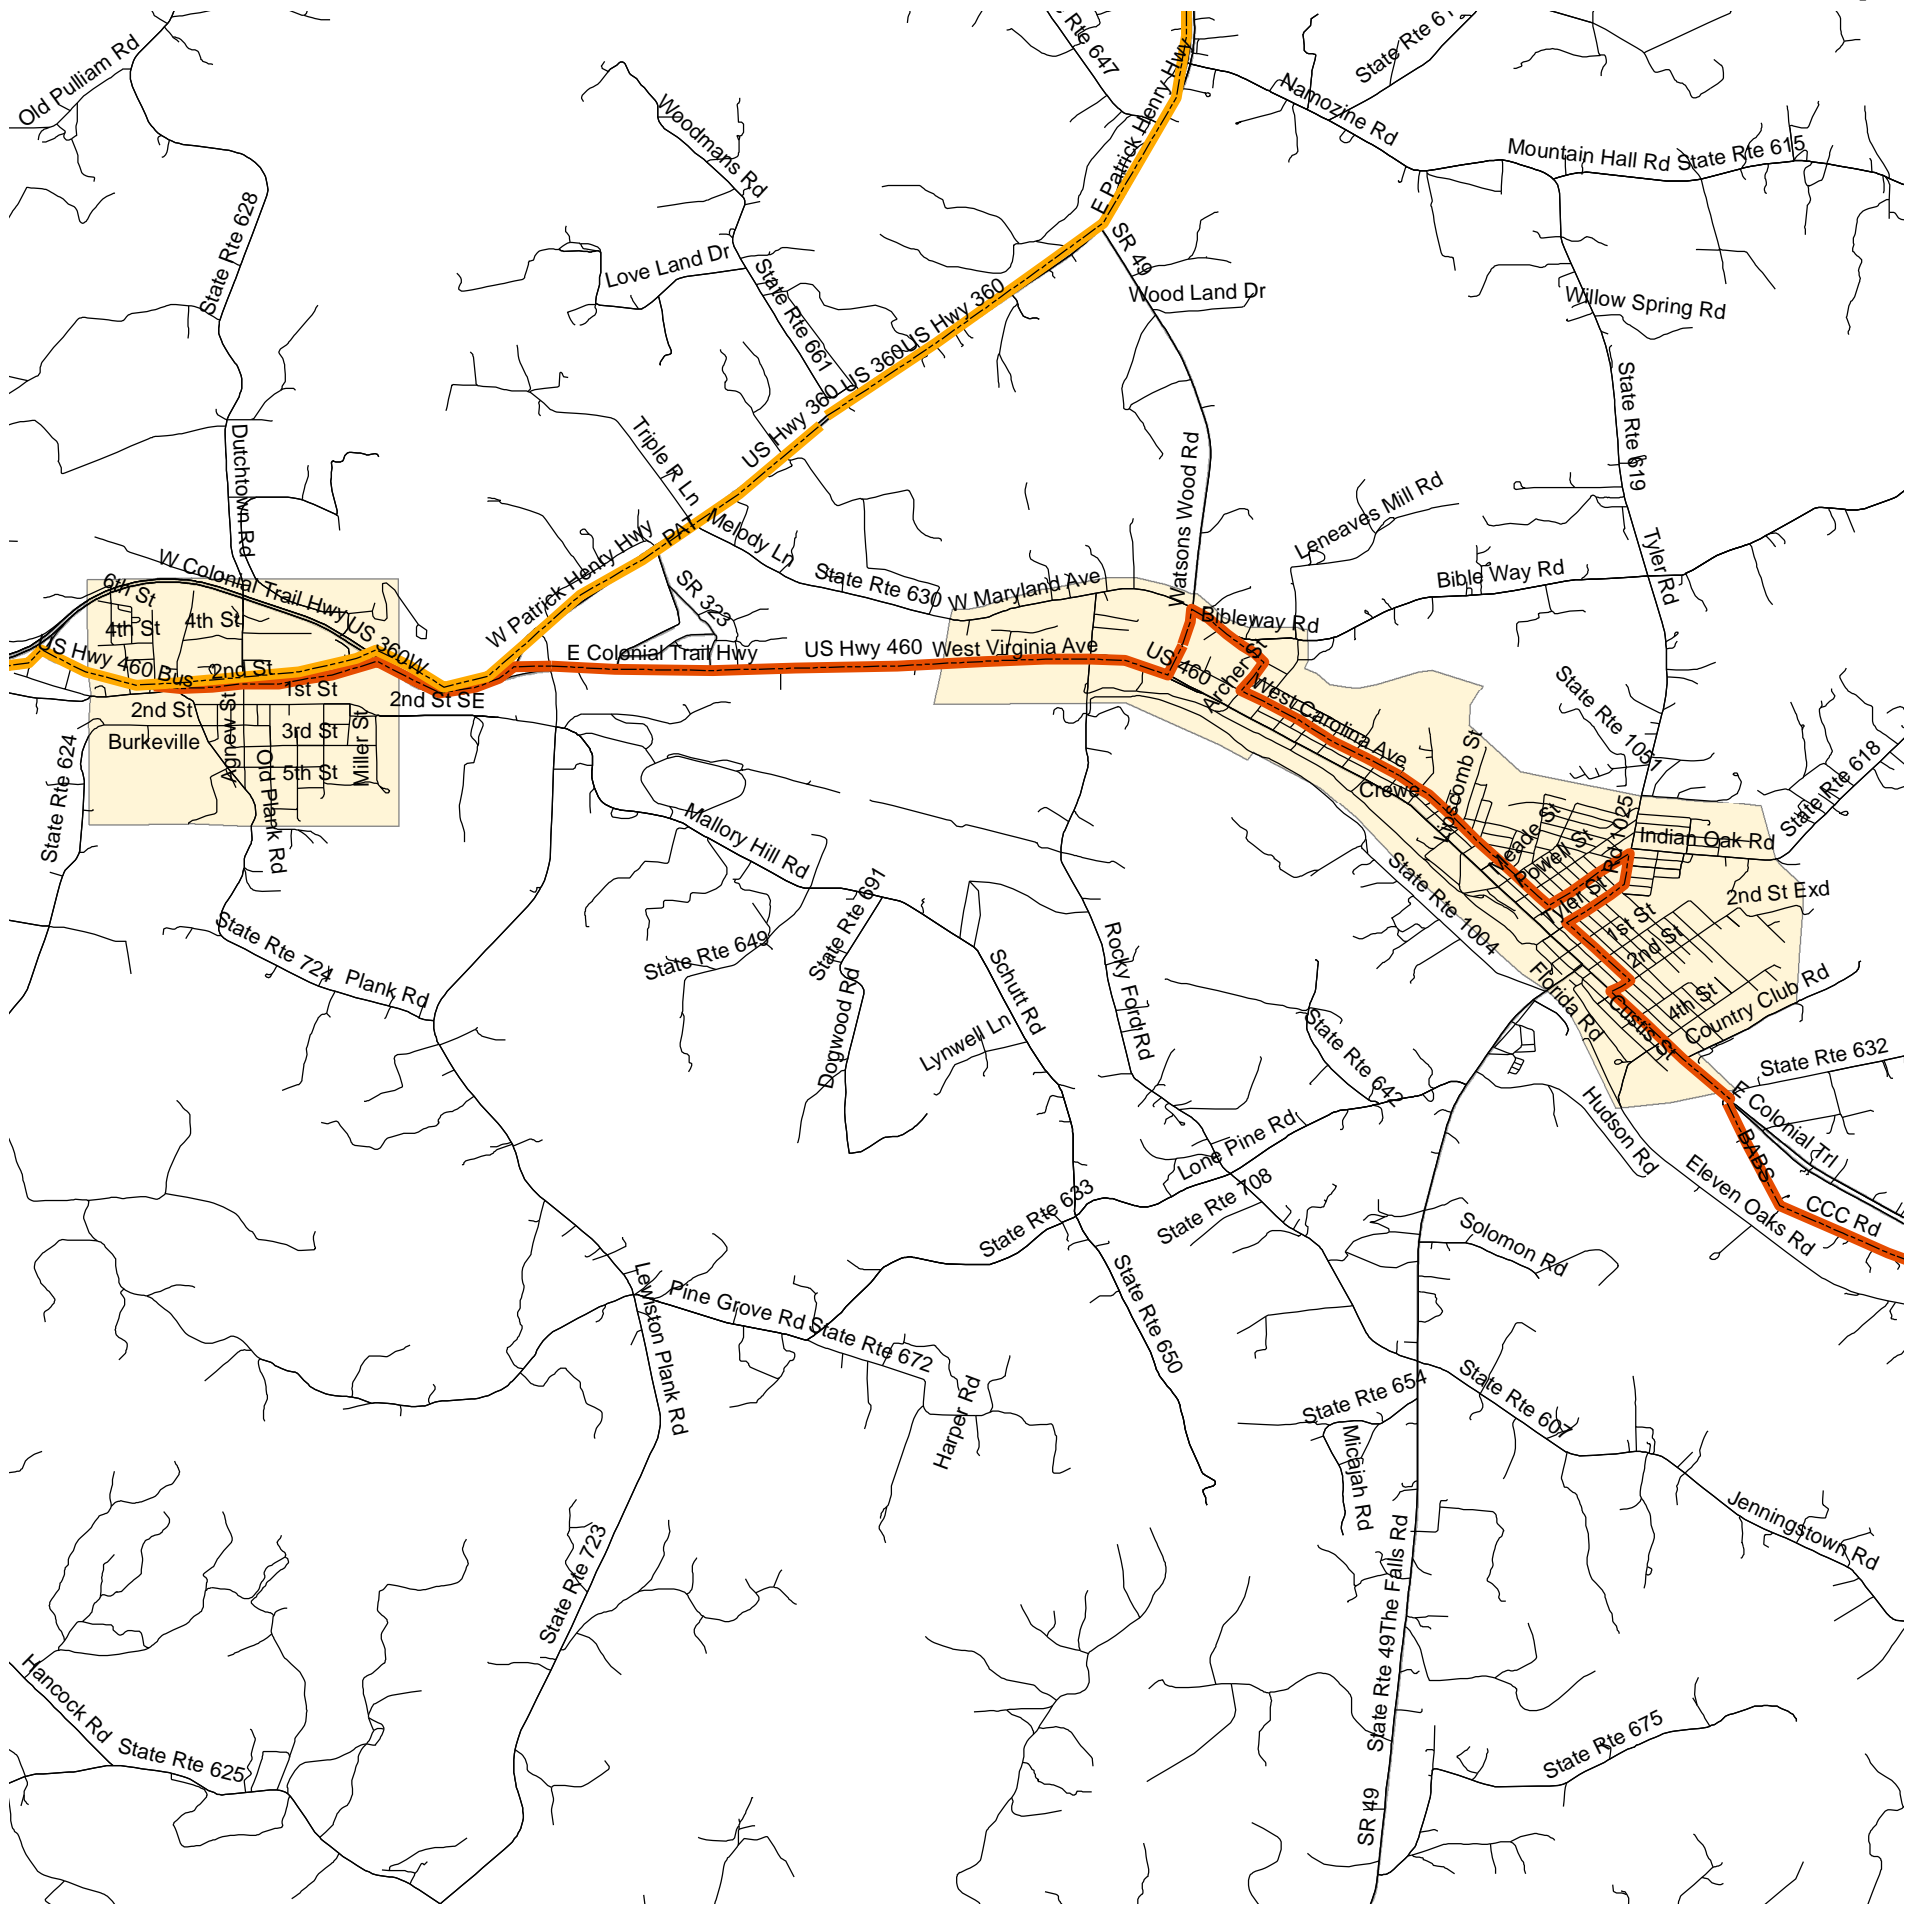

Commonwealth Regional Council Public Bus Routes

Towns of Burkeville & Crewe

Bus Routes

- PERT
- FAB
- BABS
- TCBTS
- PAT
- JAUNT