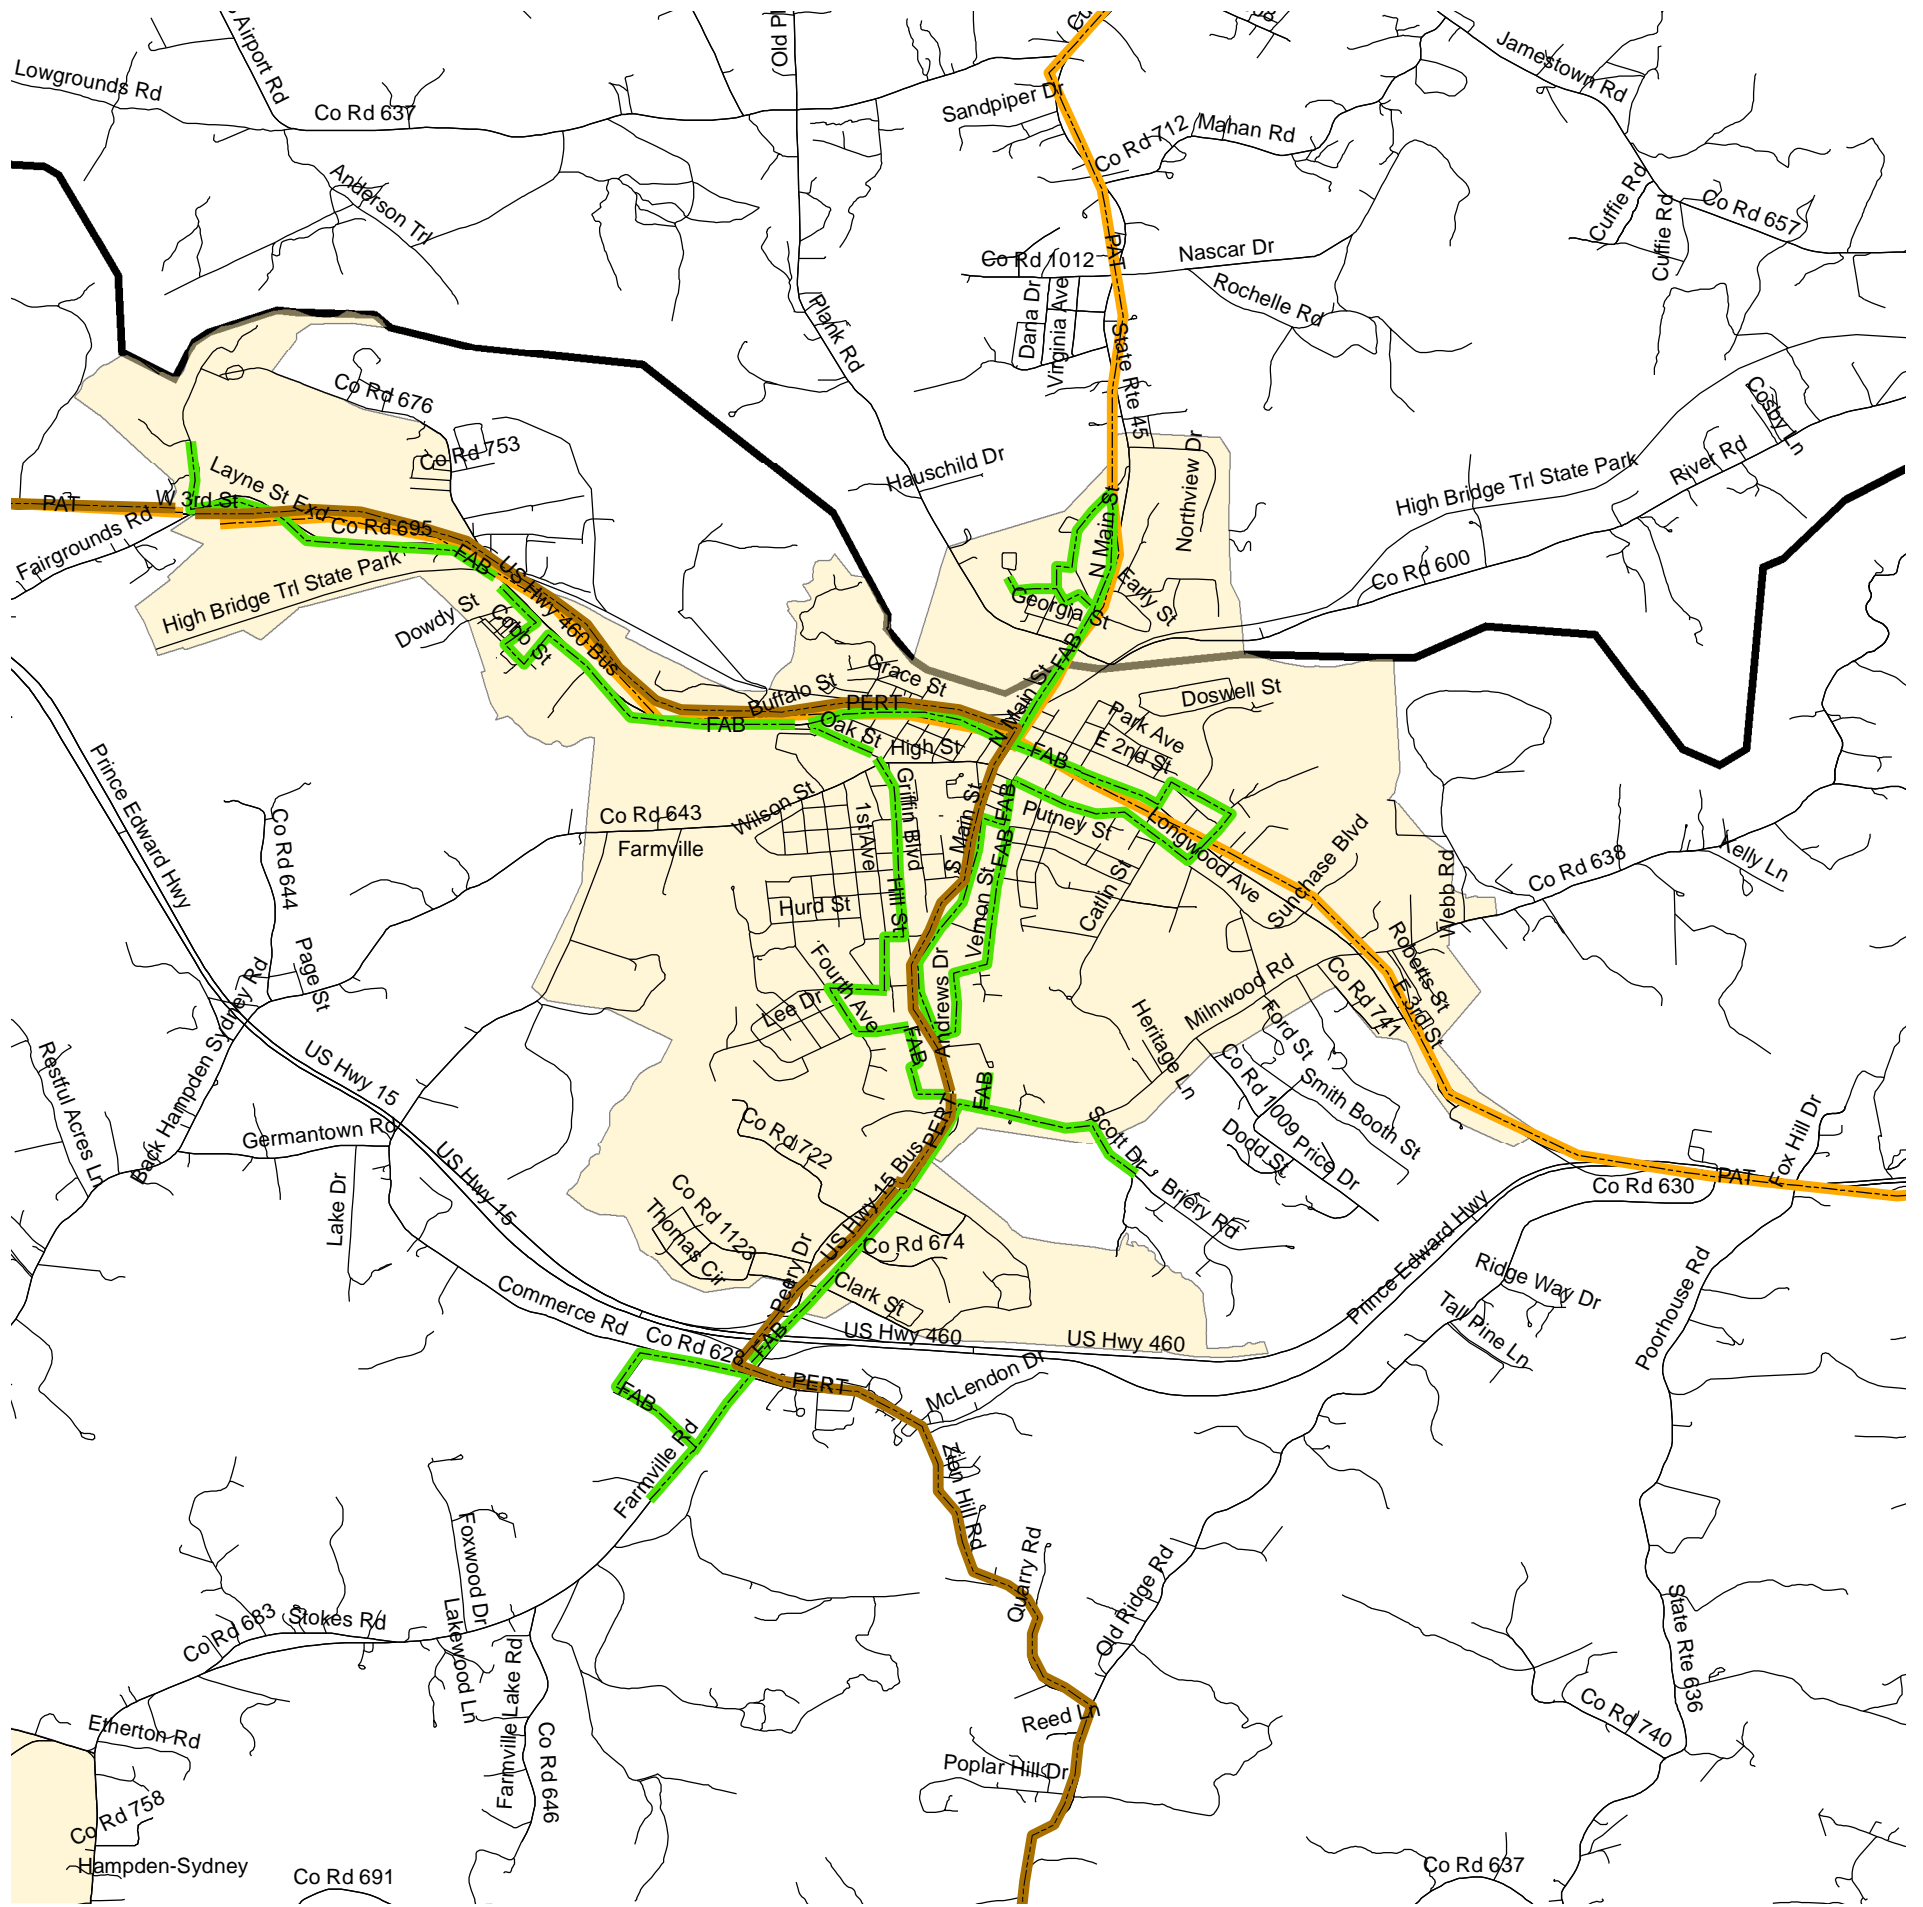

Commonwealth Regional Council Public Bus Routes

Town of Farmville

Bus Routes

 PERT

 FAB

 BABS

 TCBTS

 PAT

 JAUNT