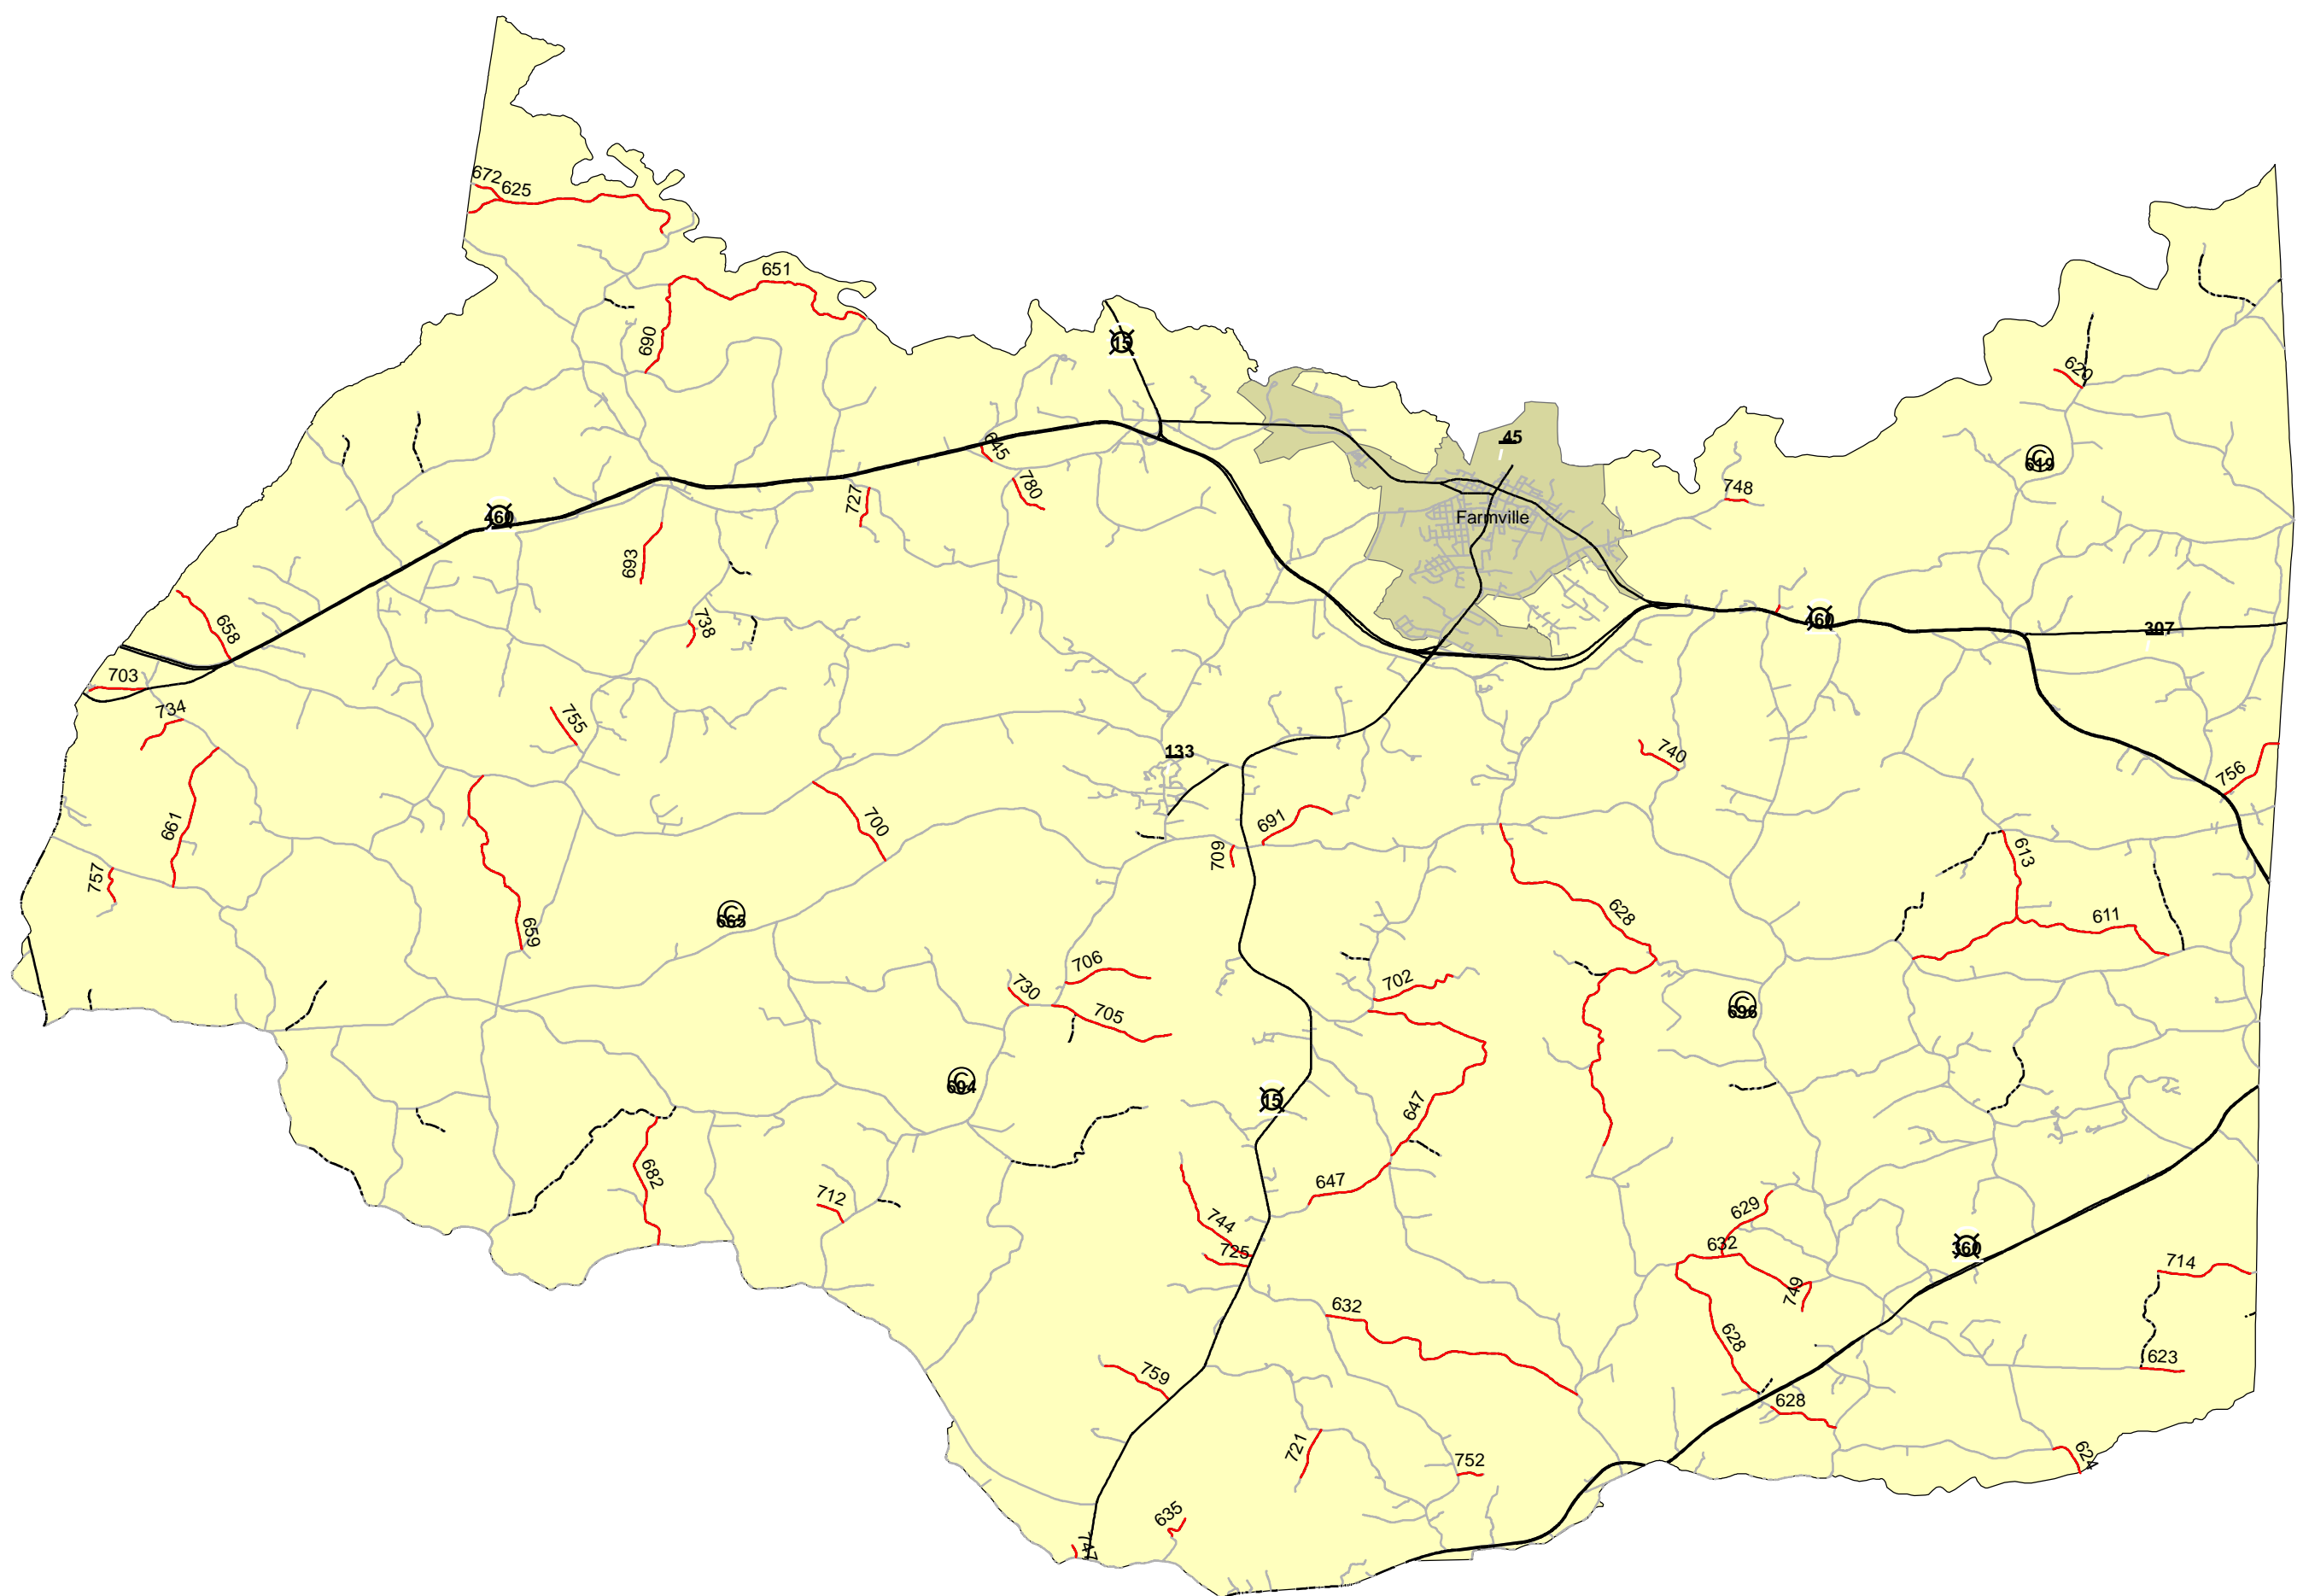

Prince Edward County Unpaved Roads

Legend

- Unpaved Roads AADT>50
- - - - - Unpaved Roads
- Farmville

Note: AADT - Annual Average Daily Traffic

Created by CRC - January 2015