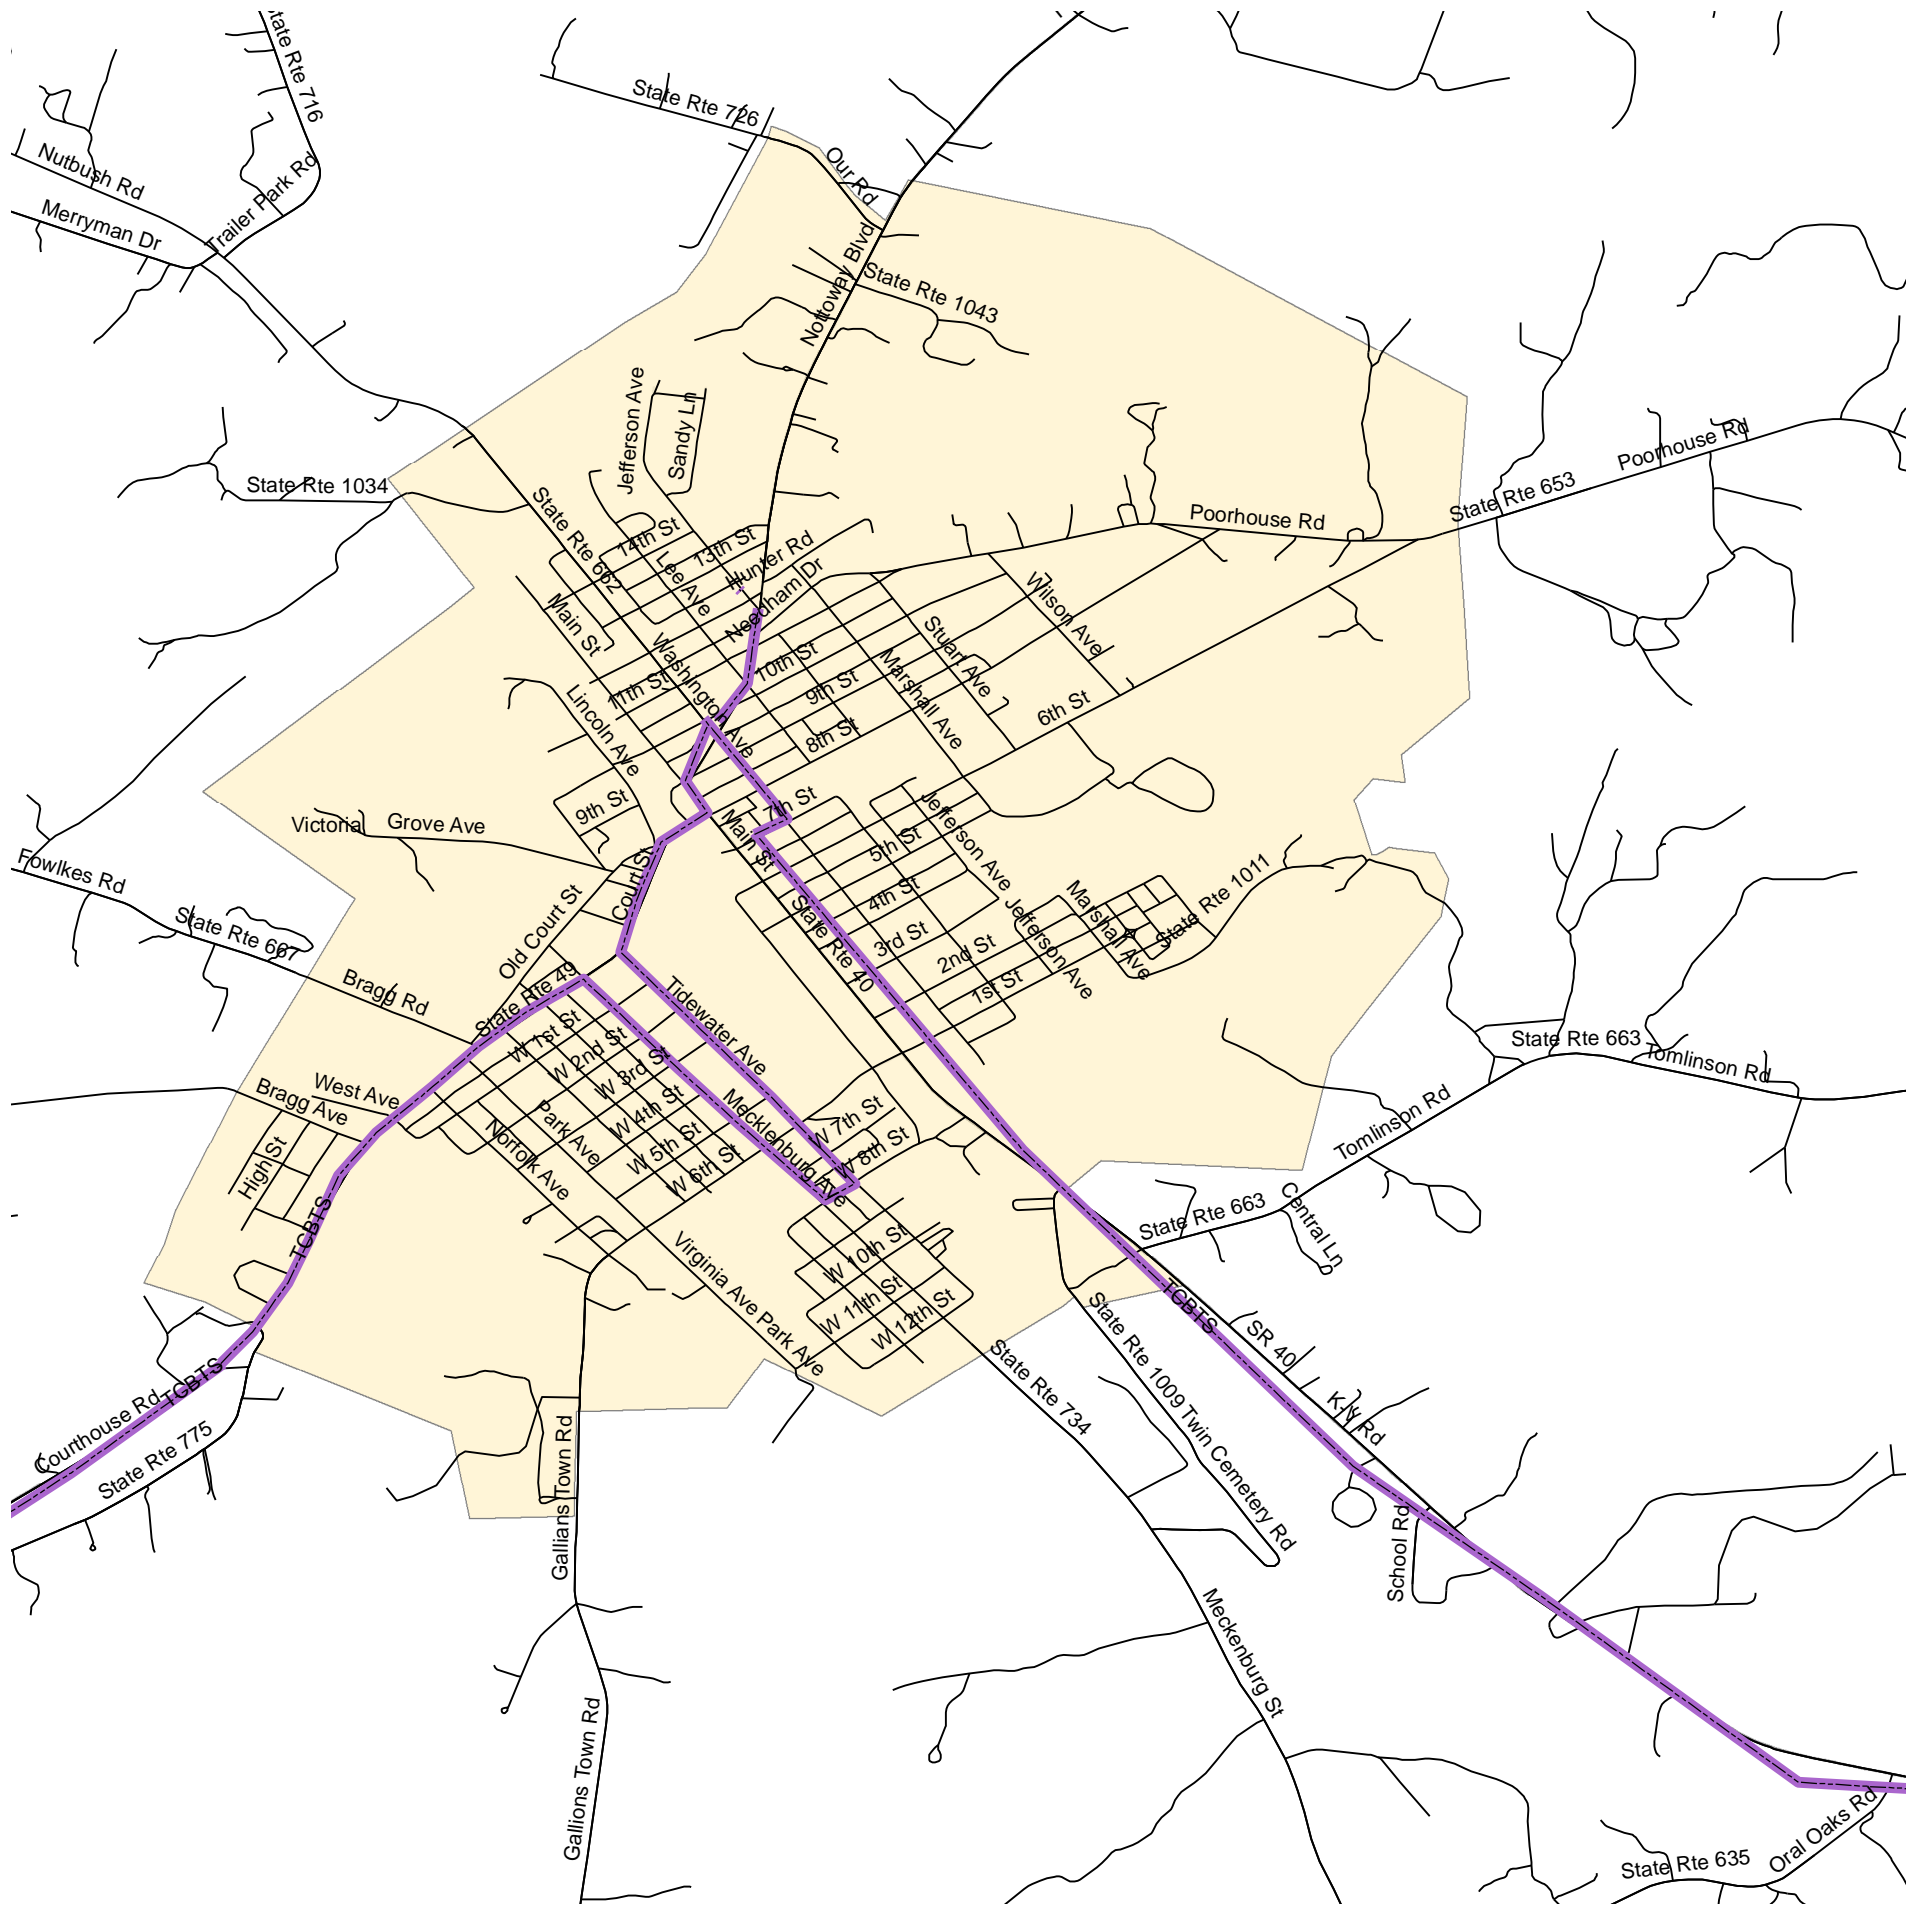

# Commonwealth Regional Council Public Bus Routes

## BusRoutes

-  PERT
-  FAB
-  BABS
-  TCBTS
-  PAT
-  JAUNT

## Town of Victoria